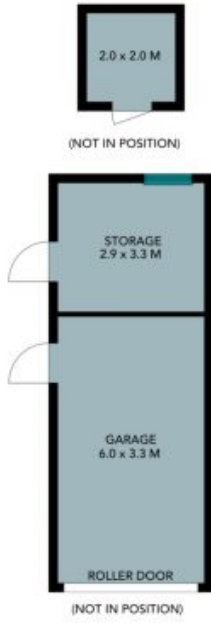

65 Bradbury Avenue
Campbelltown