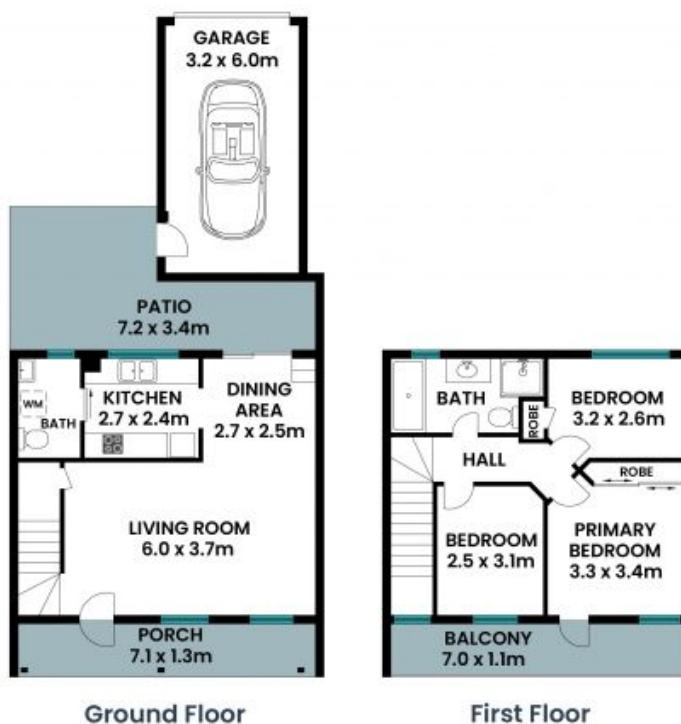

Price:

New To Market

Alyce Lewis

0423 950 626

1/7 The Sheiling,
Mardi

Internal Area: 87sqm
External Area: 54sqm

PLEASE NOTE: These Floor Plan + Site Plans have been generated for marketing purposes and are to be used as a guide only. While all care is taken, no guarantee can be given in respect of accuracy, sizes and dimensions are approximate, actual may vary.