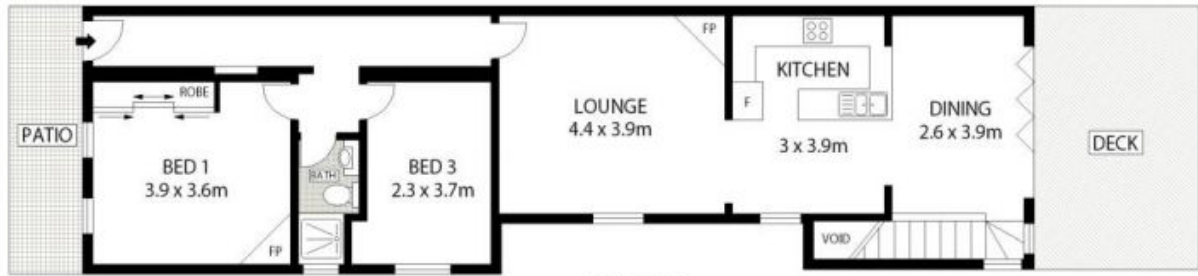

STREET LEVEL