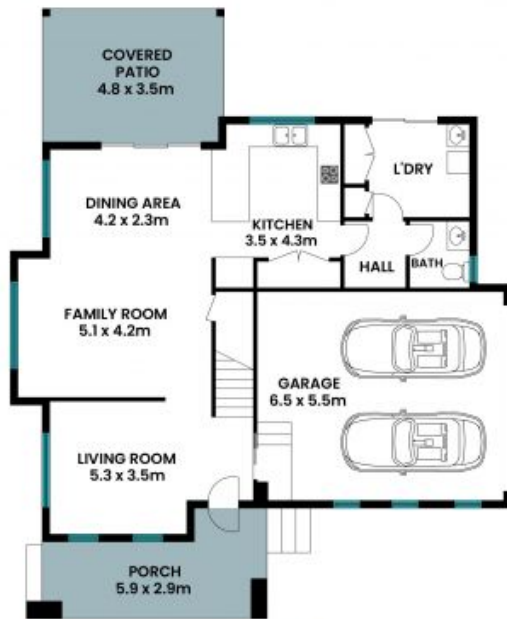

7 Larkswing Place Berkeley Vale, NSW

4 

2 

2 

Newly built family home in private estate! ? 1256m2 block

Price:

\$1,360,000

Volkan Akintetik

0499 830 247

Reece Caira

0431 013 342

7 Larkswing Place,
Berkeley Vale

Floor 1

Floor 2

Internal Area: 178sqm
External Area: 67sqm

PLEASE NOTE: These Floor Plan + Site Plans have been generated for marketing purposes and are to be used as a guide only. While all care is taken, no guarantee can be given in respect of accuracy, sizes and dimensions are approximate, actual may vary.