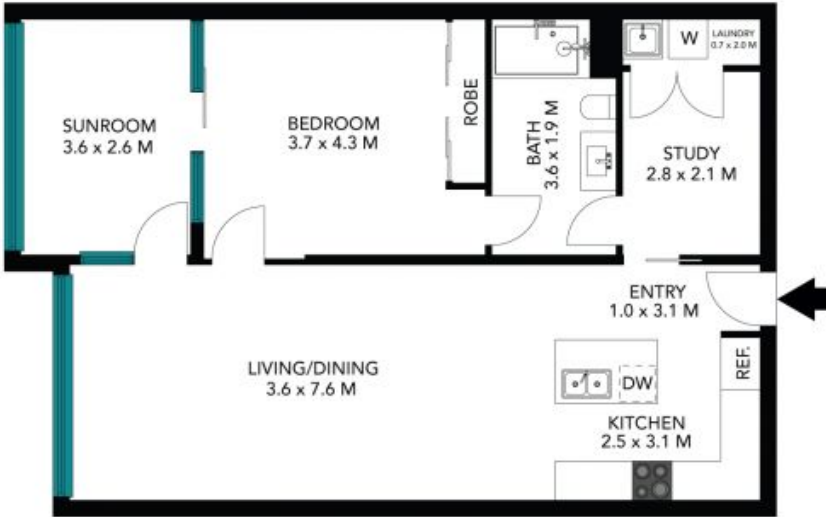

23/18 Market Street
Rockdale