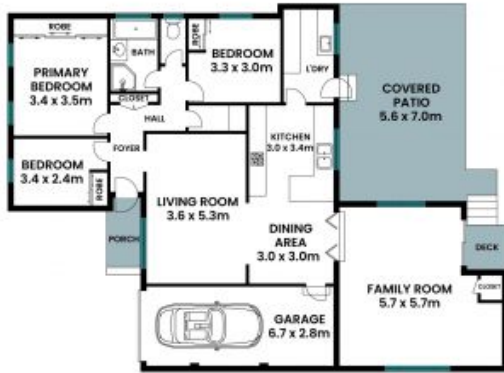

15 Black Swan Street Berkeley Vale, NSW

3 

1 

1 

Beautifully presented home, one not to miss!

We are proud to present this gem just for you in the highly sought-after location of Berkeley Vale.

Price:

Contact Agent

Volkan Akintetik

0499 830 247

Reece Caira

0431 013 342

Residence

Site Plan

Internal Area: 124sqm
External Area: 38sqm

PLEASE NOTE: These Floor Plan + Site Plans have been generated for marketing purposes and are to be used as a guide only. While all care is taken, no guarantee can be given in respect of accuracy, sizes and dimensions are approximate, actual may vary.