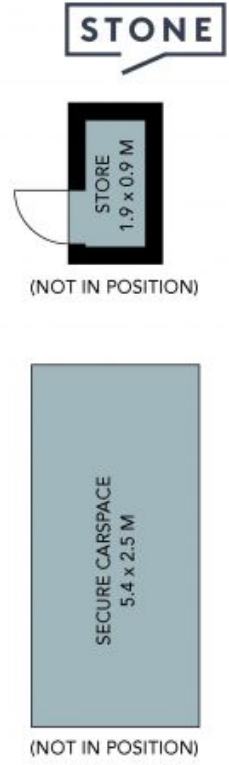

8/522 Pacific Highway
Mount Colah

Internal Living: 73 spm
External Living: 18 spm
Total Living Area: 91 spm