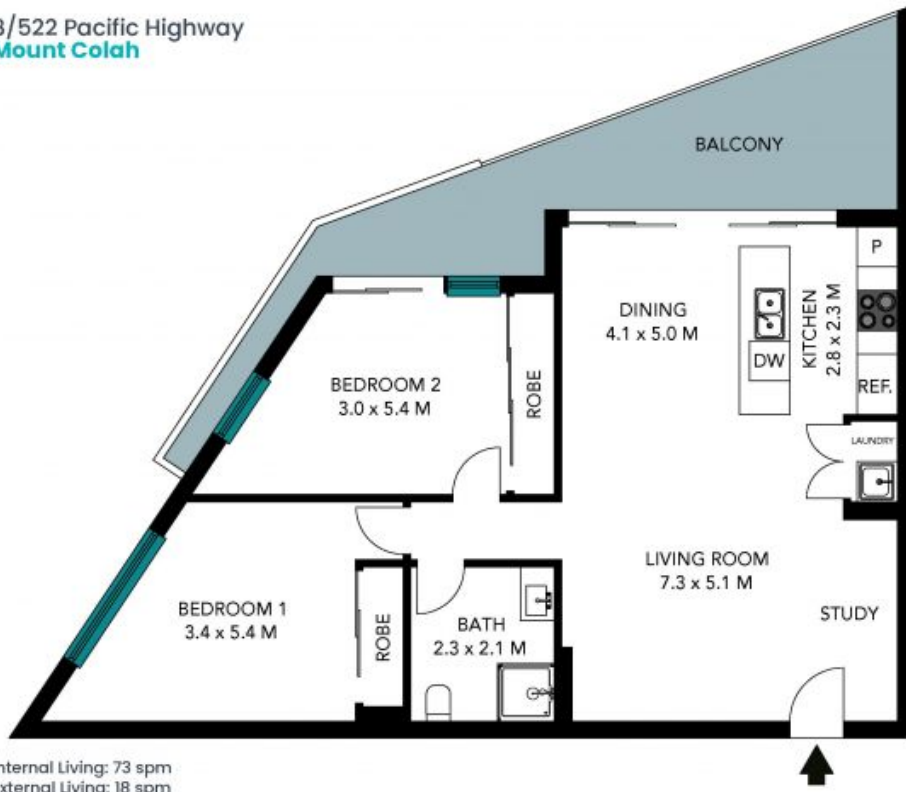

8/522 Pacific Highway
Mount Colah

Internal Living: 73 spm
External Living: 18 spm
Total Living Area: 91 spm