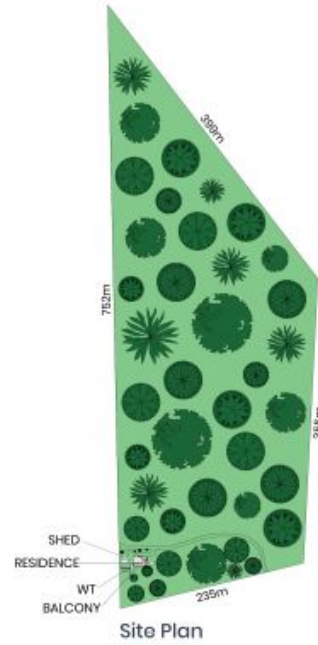

1378 Yarramalong Road Yarramalong, NSW

4 

2 

SOLD by Scott Wall!

Welcome to "Blue Gums", set on over 33 acres, meandering along a mountain trail, stunning rock escarpments and magnificent bushland surrounds, you arrive at a grassy plateau where you find this gorgeous timber cottage with park-like surrounds and valley views. Offering total privacy, beautiful native flora, abundant wildlife and the sense of being a million miles from civilization.

Price:

Contact Agent

Scott Wall

0413 965 616

Lifestyle Central Coast

02 4315 2922

1378 Yarramalong Road
Yarramalong

Internal Area: 114sqm
External Area: 56sqm
Land Area: 13.66 Ha

The site plan and floor plan are not to scale; measurements are indicative and in metres. Bushes and trees are placed for illustration purposes. Plans should not be relied on. Interested parties should make and rely on their own enquiries. All other information provided has been collected from reliable sources but cannot be guaranteed for accuracy.