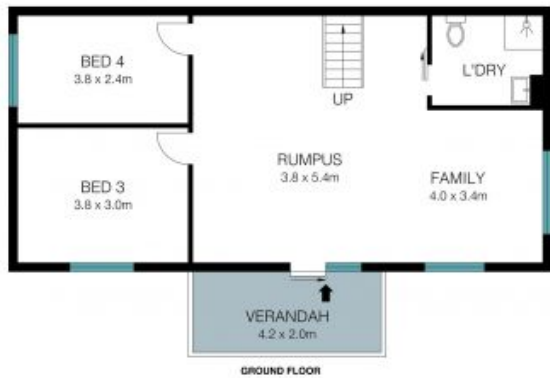

INTERNAL AREA : 145 SQM

224 Settlers Road, Lower McDonald