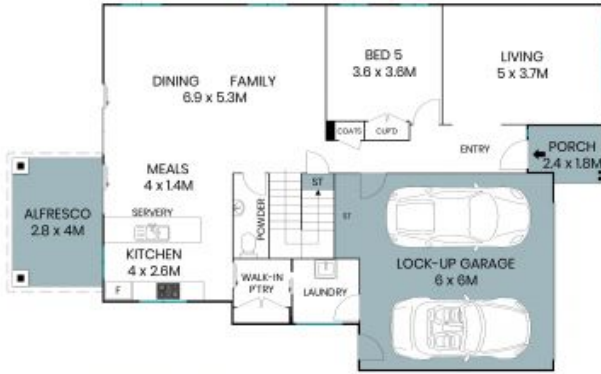

14 Limb Circuit Moncrieff, ACT

5 2 2

Style and functionality

An effortless combination of style and functionality delivers a great family lifestyle in this modern 280.90sqm residence. Designed to provide a relaxed haven for the entertainer with ample space for larger families, this home offers you the ideal location, practicality and all-year-round comfort. Just moments to Amaro Shopping Village, Amaro School, Moncrieff Community Recreational Park and more!

First Floor

The floor plan is not to scale; measurements are indicative and in metres. All features included in this 3D plan are for inspiration purposes only. This is not an exact replica of the property or the position of exterior elements. Plans should not be relied on. Interested parties should make and rely on their own enquiries.

Ground Floor

First Floor

Site Plan

The site plan and floor plan are not to scale; measurements are indicative and in metres. Bushes and trees are placed for illustration purposes. Plans should not be relied on. Interested parties should make and rely on their own enquiries. All other information provided has been collected from reliable sources but cannot be guaranteed for accuracy.