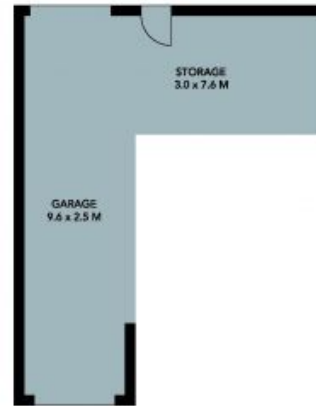

Dean Finch

0425 214 866

Di Finch

0425 226 180

387 Somerville Road  
Hornsby Heights

Internal Living: 156 sqm  
External Living: 30 sqm  
Total Living Area: 186 sqm

The site plan and floor plan are not to scale; measurements are indicative and in metres. Bushes and trees are placed for illustration purposes. Plans should not be relied on. Interested parties should make and rely on their own enquiries. All other information provided has been collected from reliable sources but cannot be guaranteed for accuracy.

387 Somerville Road  
Hornsby Heights

STONE

Internal Living: 156 sqm  
External Living: 30 sqm  
Total Living Area: 186 sqm

The floor plan is not to scale; measurements are indicative and in metres. All features included in this 3D plan are for inspiration purposes only. This is not an exact replica of the property or the position of exterior elements. Plans should not be relied on. Interested parties should make and rely on their own enquiries.