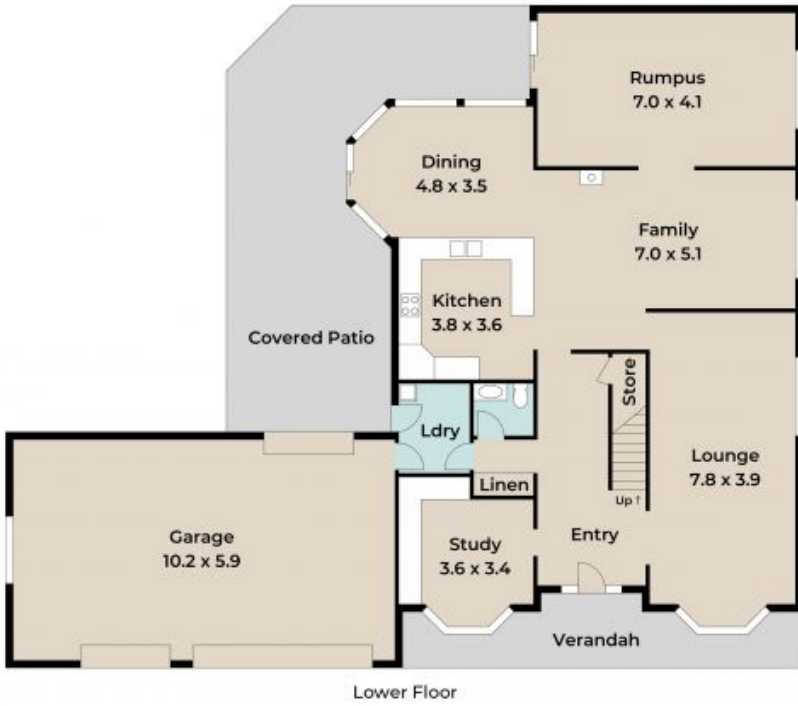

Approx. Floor Area | Internal 365 m² | External 70 m² | Total 435 m²