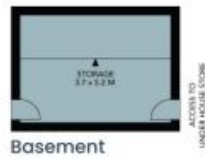

The floor plan is not to scale; measurements are indicative and in metres. All features included in this 3D plan are for inspiration purposes only. This is not an exact replica of the property or the position of exterior elements. Plans should not be relied on. Interested parties should make and rely on their own enquiries.

17 Harvey St
Seaforth

Site Plan

First Floor

Internal Living: 261 sqm
External Living: 60 sqm
Total Living Area: 321 sqm

Basement

Ground Floor

The site plan and floor plan are not to scale; measurements are indicative and in metres. Bushes and trees are placed for illustration purposes. Plans should not be relied on. Interested parties should make and rely on their own enquiries. All other information provided has been collected from reliable sources but cannot be guaranteed for accuracy.