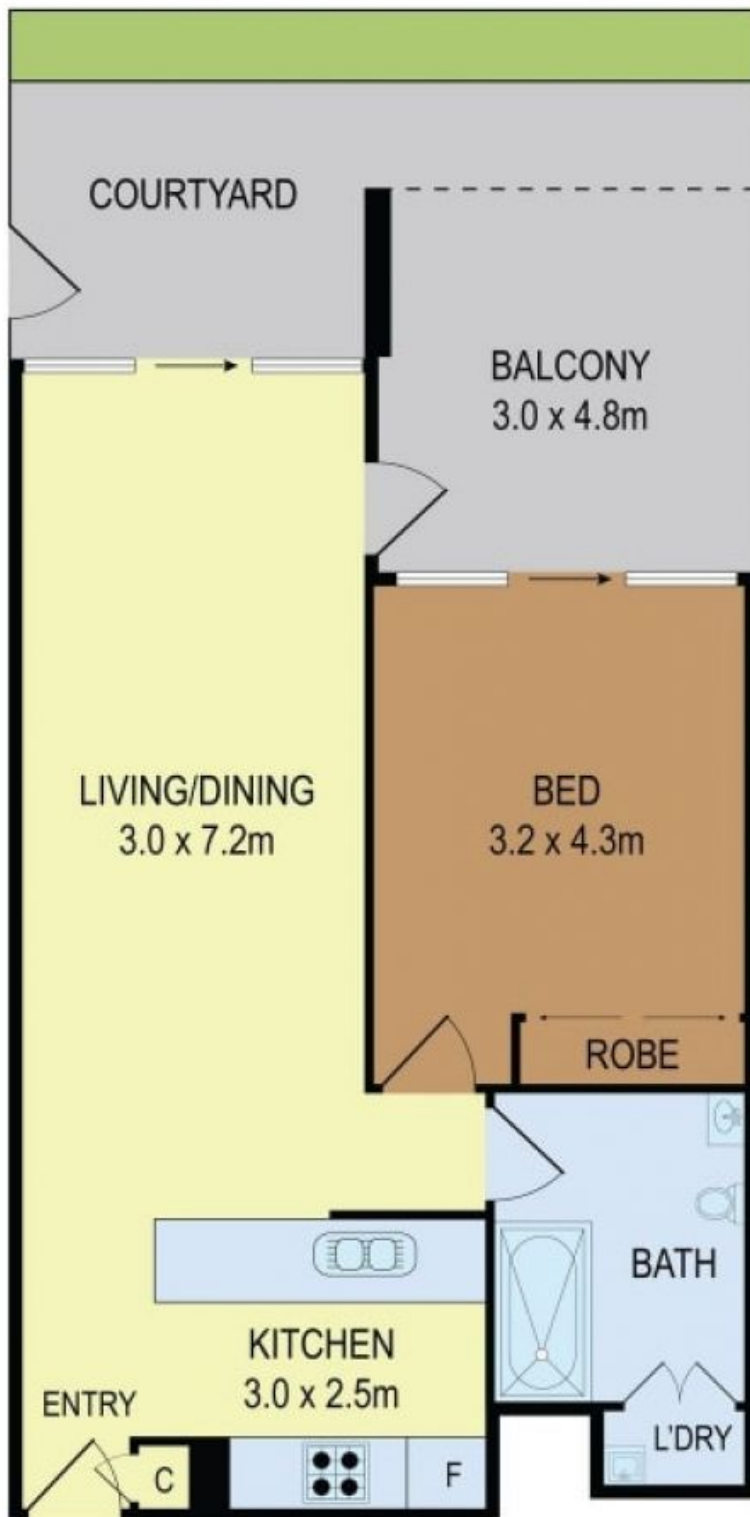

(NOT IN POSITION)

All information contained herein is gathered from all sources we believe to be reliable. However we cannot guarantee its accuracy and interested parties should rely on their own enquiries.