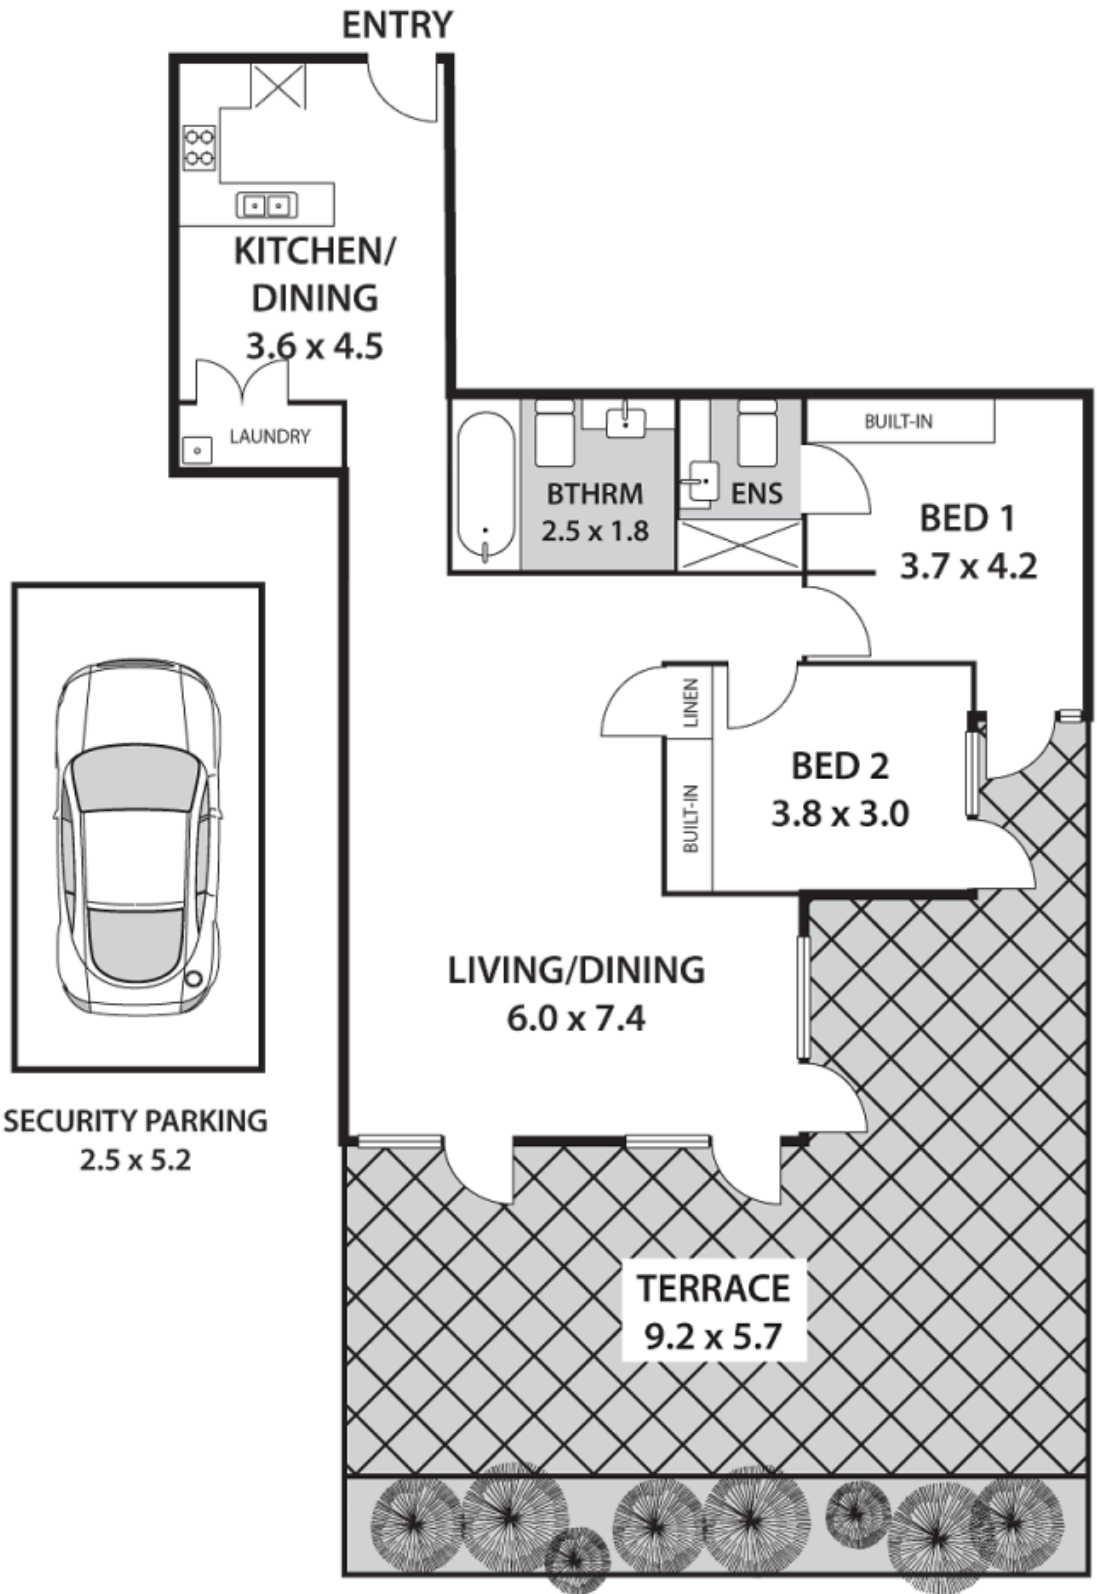

### Large Contemporary Floorplan with Big Entertaining Terrace

Large Contemporary Floorplan with Big Entertaining Terrace

Price:

Auction

Stone Real Estate -

Head Office

Total area on title: 167 sqm approx

## 8/524 Pacific Hwy, Chatswood

Plans are for presentation purposes only and are not part of any legal document or title and should not be used as sole reference. Interested parties should make their own enquiries using other sources. Measurements are approximates.  
©2011 Century 21 Real Estate Mosman