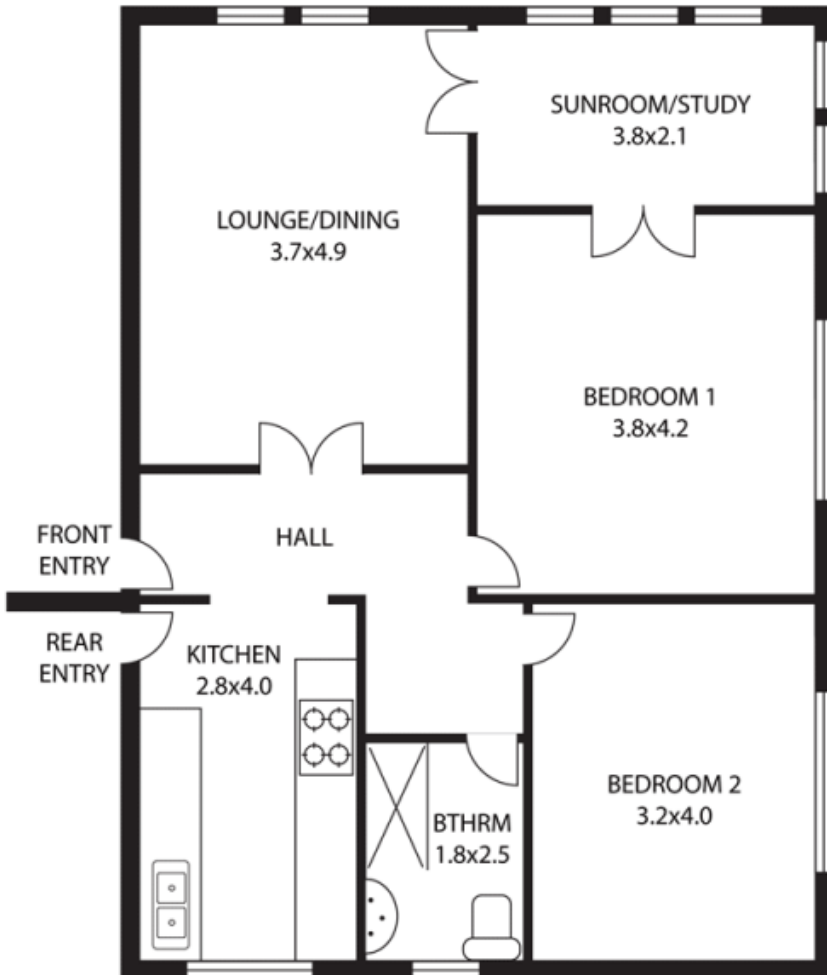

1/1 Esther Road MOSMAN, NSW

2 

1 

1 

Renovators Dream in Lifestyle Location two mins. Walk to Waters Edge

Renovators Dream in Lifestyle Location two mins. Walk to Waters Edge

Price:

AUCTION

Stone Real Estate -

Head Office

ESTHER ROAD

LUG
4.0x5.0

1/1 Esther Road Balmoral

Plans are for presentation purposes only and are not part of any legal document or title and should not be used as a sole reference. Interested parties should make their own enquiries using other sources. Measurements are approximates. ©2011 Century 21 Resnekov Realty We do not guarantee or give any warranty as to the accuracy provided. Interested parties must rely on their own inquiries.