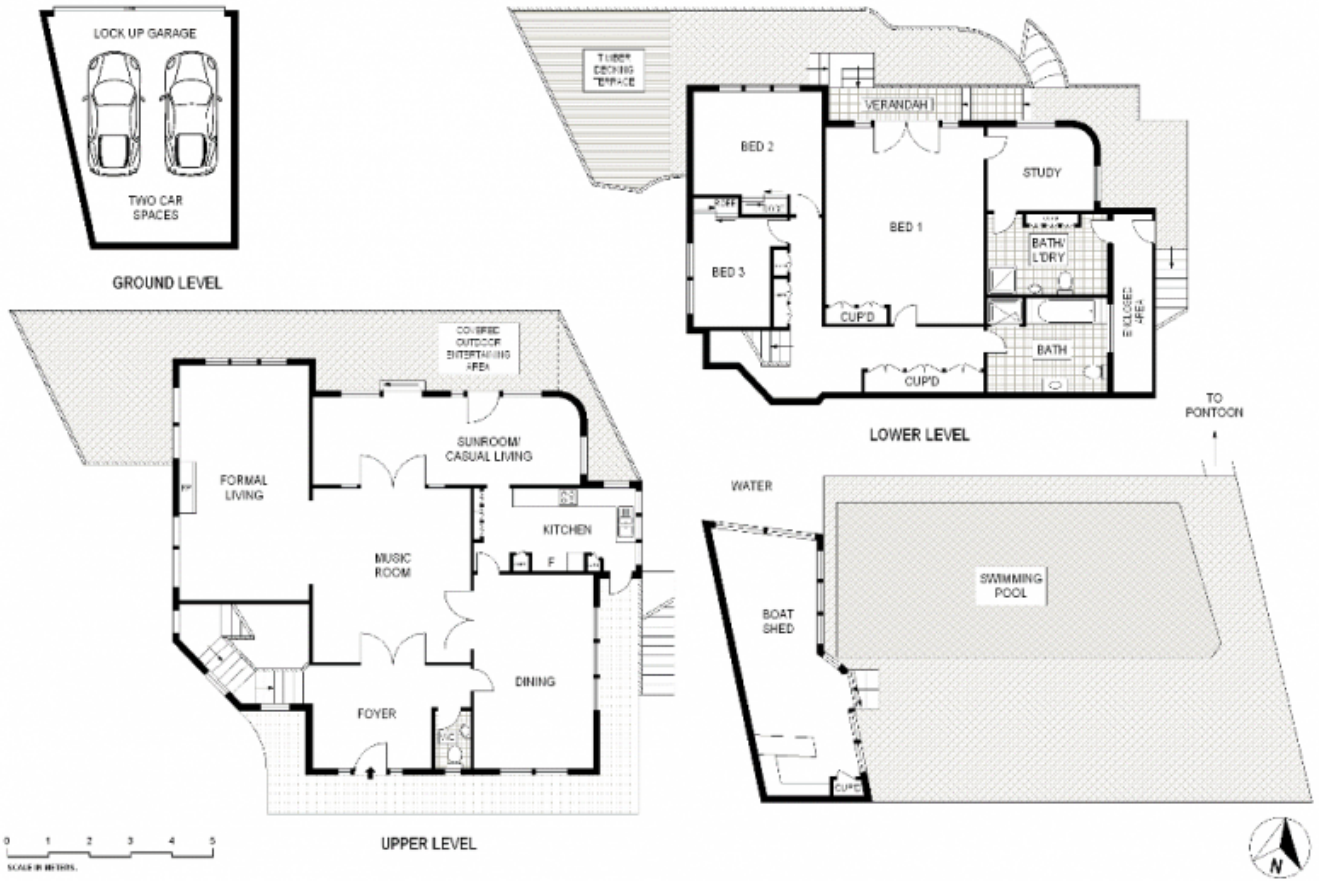

65 MINIMBAH ROAD, NORTHBRIDGE