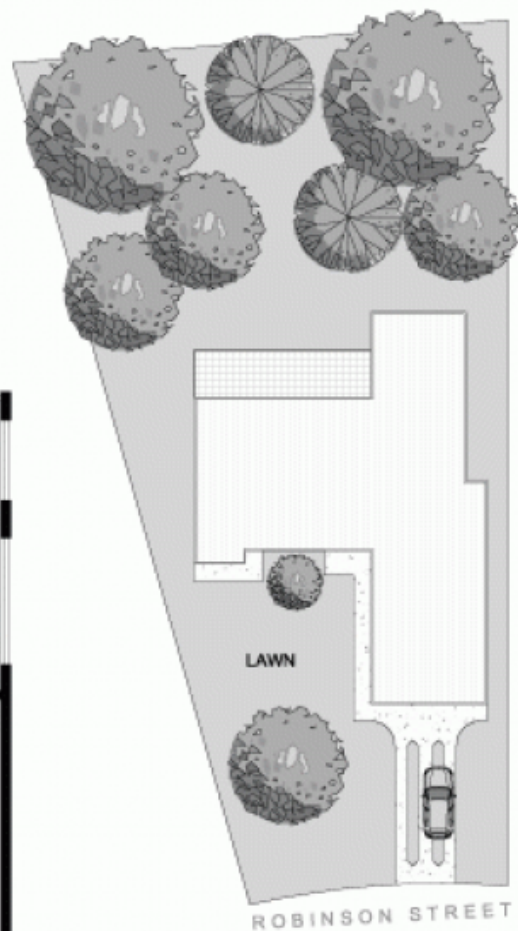

70 Robinson Street EAST LINDFIELD, NSW

3 

2 

2 

Opportunity presents-Family home adjoins National Park

Facing due north and drenched with all day sun, this original solid double brick 3 bedroom home with lovely bush views enjoys the ultimate in tranquility and is on a generous 1087sqm block of land adjoining Garigal National Park.

Ivan Resnekov

0411 500 240

LOWER

SITE PLAN
(at reduced scale)

This plan is for illustrative purposes only and dimensions are approximate. It does not constitute part of any legal document or commercial contract for the sale or lease of this property.