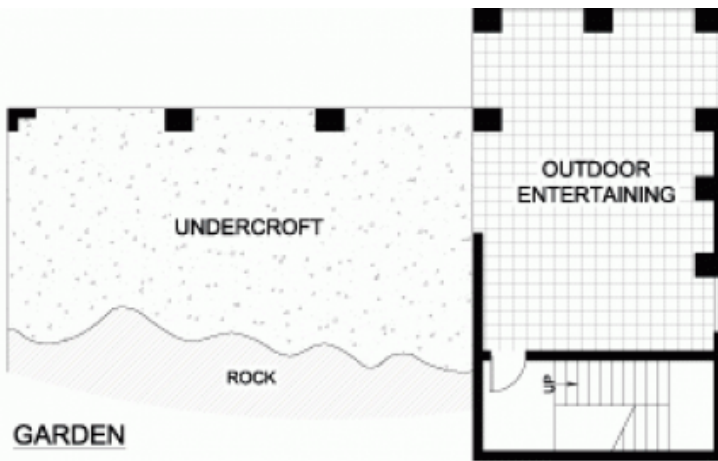

70 Robinson Street EAST LINDFIELD, NSW

3 

2 

2 

Opportunity presents-Family home adjoins National Park

Facing due north and drenched with all day sun, this original solid double brick 3 bedroom home with lovely bush views enjoys the ultimate in tranquility and is on a generous 1087sqm block of land adjoining Garigal National Park.

Ivan Resnekov

0411 500 240

LOWER

SITE PLAN
(at reduced scale)

This plan is for illustrative purposes only and dimensions are approximate. It does not constitute part of any legal document or commercial contract for the sale or lease of this property.