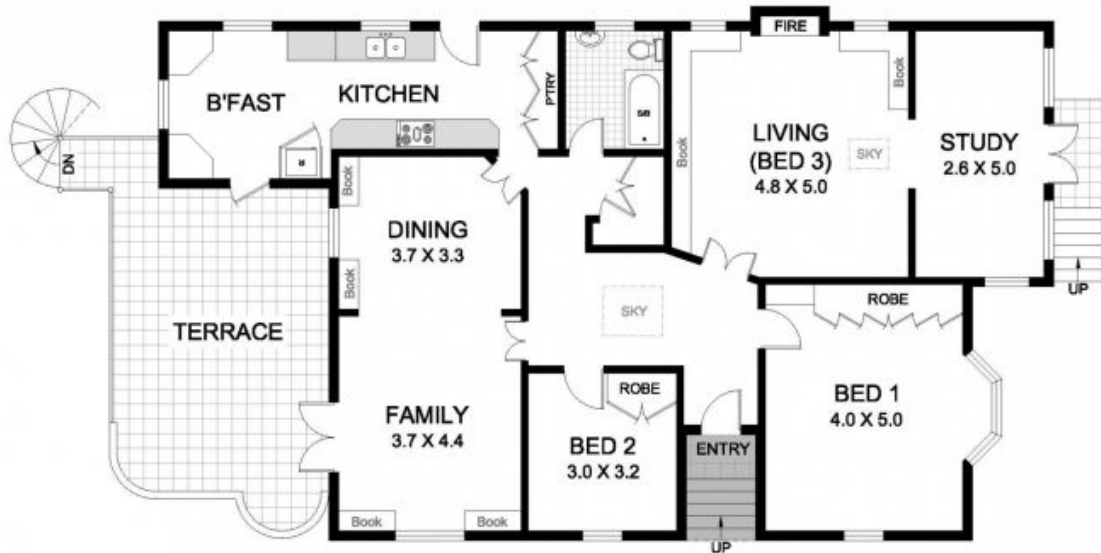

Ivan Resnekov

0411 500 240

SITE PLAN
(at reduced scale)

ENTRY LEVEL

1 PENS HurST AVENUE
NEUTRAL BAY

This plan is for illustrative purposes only and dimensions are approximate. It does not constitute part of any legal document or commercial contract for the sale or lease of this property.