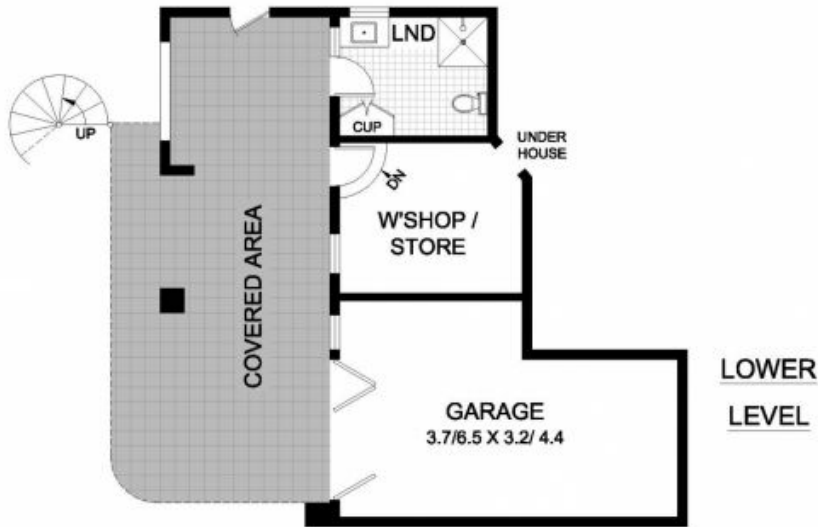

1 Penshurst Avenue NEUTRAL BAY, NSW

3 

1 

3 

Charming as is, Brimming with Potential

San Luis is a charming Leslie Wilkinson inspired Mediterranean residence accentuated by arches and stucco in the most idyllic setting in this quiet cul-de-sac location, only minutes to Neutral Bay and Kurraba ferry wharves.

Ivan Resnekov

0411 500 240

SITE PLAN
(at reduced scale)

ENTRY LEVEL

1 PENS HurST AVENUE
NEUTRAL BAY

This plan is for illustrative purposes only and dimensions are approximate. It does not constitute part of any legal document or commercial contract for the sale or lease of this property.