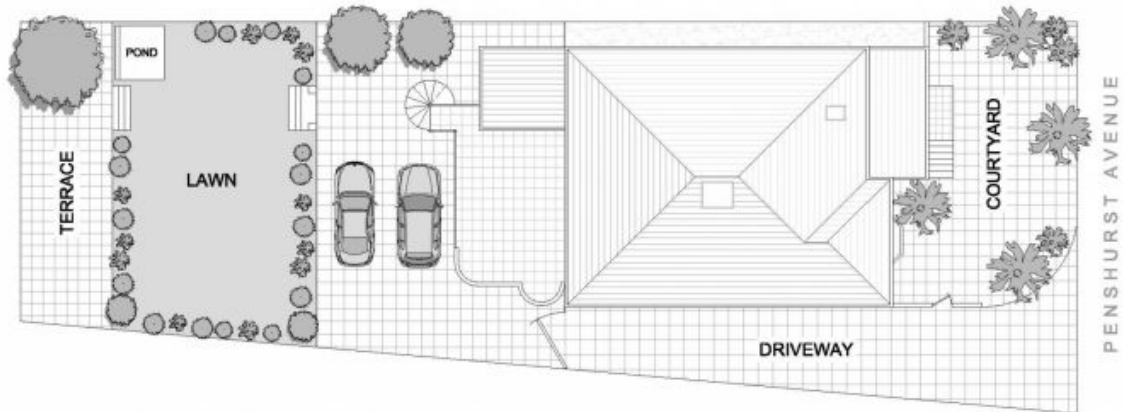

1 Penshurst Avenue NEUTRAL BAY, NSW

3 

1 

3 

Charming as is, Brimming with Potential

San Luis is a charming Leslie Wilkinson inspired Mediterranean residence accentuated by arches and stucco in the most idyllic setting in this quiet cul-de-sac location, only minutes to Neutral Bay and Kurraba ferry wharves.

Ivan Resnekov

0411 500 240

SITE PLAN
(at reduced scale)

ENTRY LEVEL

1 PENS HurST AVENUE
NEUTRAL BAY

This plan is for illustrative purposes only and dimensions are approximate. It does not constitute part of any legal document or commercial contract for the sale or lease of this property.