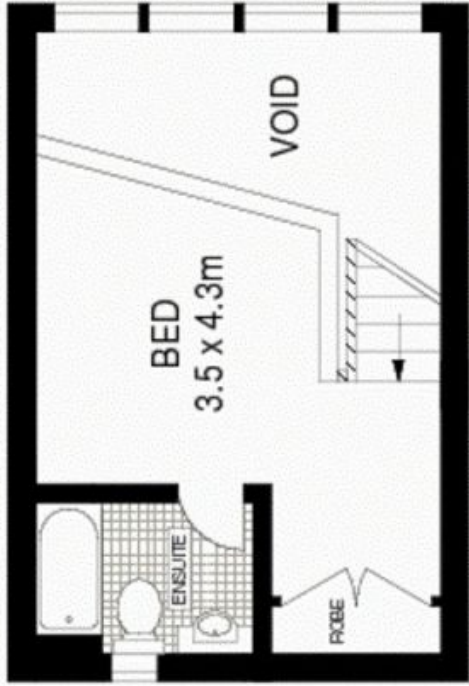

### Whisper Quiet, New York Loft Style Apartment with Views

Private and peaceful, this sun soaked residence enjoys an open plan living space extending seamlessly outdoors to a large private courtyard, perfect for entertaining. Floor to ceiling glass windows provide 180 degree north west facing district views, all day sun and picturesque afternoon sunsets.

Stone Real Estate -

Head Office

LOWER GROUND LEVEL

Scale in meters. Indicative only. Dimensions are approximate. All information contained herein is gathered from sources we believe to be reliable. However we cannot guarantee its accuracy and interested persons should rely on their own enquiries.