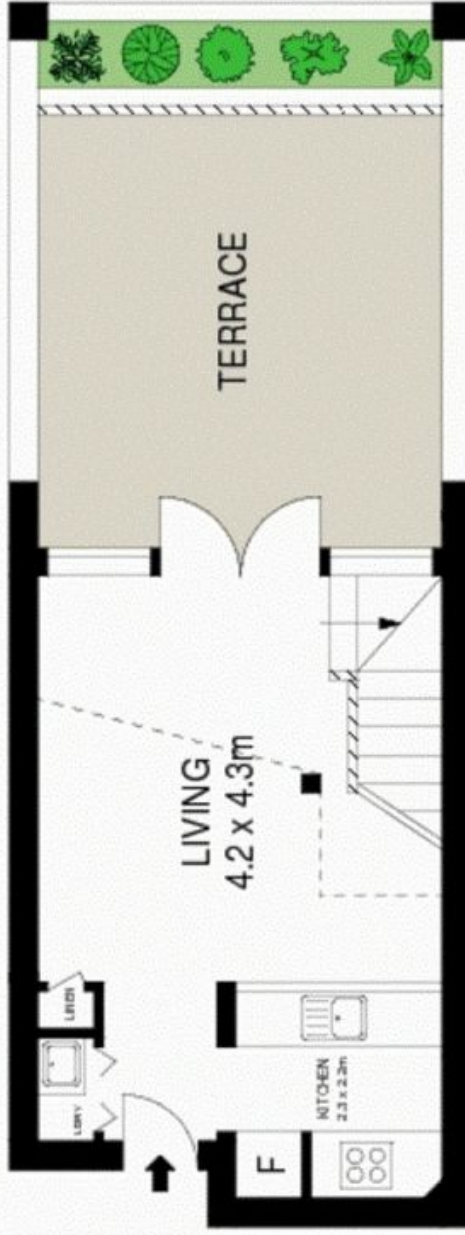

### Whisper Quiet, New York Loft Style Apartment with Views

Private and peaceful, this sun soaked residence enjoys an open plan living space extending seamlessly outdoors to a large private courtyard, perfect for entertaining. Floor to ceiling glass windows provide 180 degree north west facing district views, all day sun and picturesque afternoon sunsets.

Stone Real Estate -

Head Office

LOWER GROUND LEVEL

Scale in meters. Indicative only. Dimensions are approximate. All information contained herein is gathered from sources we believe to be reliable. However we cannot guarantee its accuracy and interested persons should rely on their own enquiries.