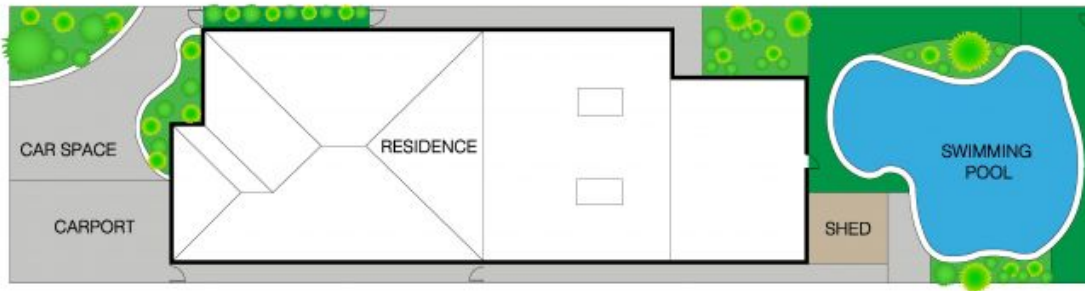

28 Louise Street JANNALI, NSW

**SOLD in 24 Days - Record Price For The Street!**

**Price:** Auction - Unless Sold Prior - Contact Agent

Live in comfort all year round in this meticulously maintained and beautifully presented low maintenance North facing home. Positioned in a quiet street just 650m from Jannali station and shops, and within 370m of local schools, this home presents an unrivalled level of comfort and convenience.

**Stone Real Estate -  
Head Office**

SITE PLAN (NOT TO SCALE)

0 1 2 3 4 5

This Floor Plan was prepared by WWW.CRYINGOUTLOUD.COM.AU for illustration purposes only. This document does not constitute any part of an offer or contract. Dimensions are approximate only. Copyright © 2018 Crying Out Loud. All Rights Reserved.