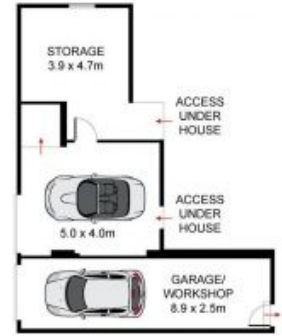

LOWER GROUND FLOOR

SITE PLAN
(NOT TO SCALE)

25 Gueudecourt Avenue, Earlwood

DISCLAIMER: PLANS SHOWN ARE FOR PRESENTATION PURPOSES AND ARE NOT PART OF ANY LEGAL DOCUMENT. ALL MEASUREMENTS AND FIGURES ARE APPROXIMATE.