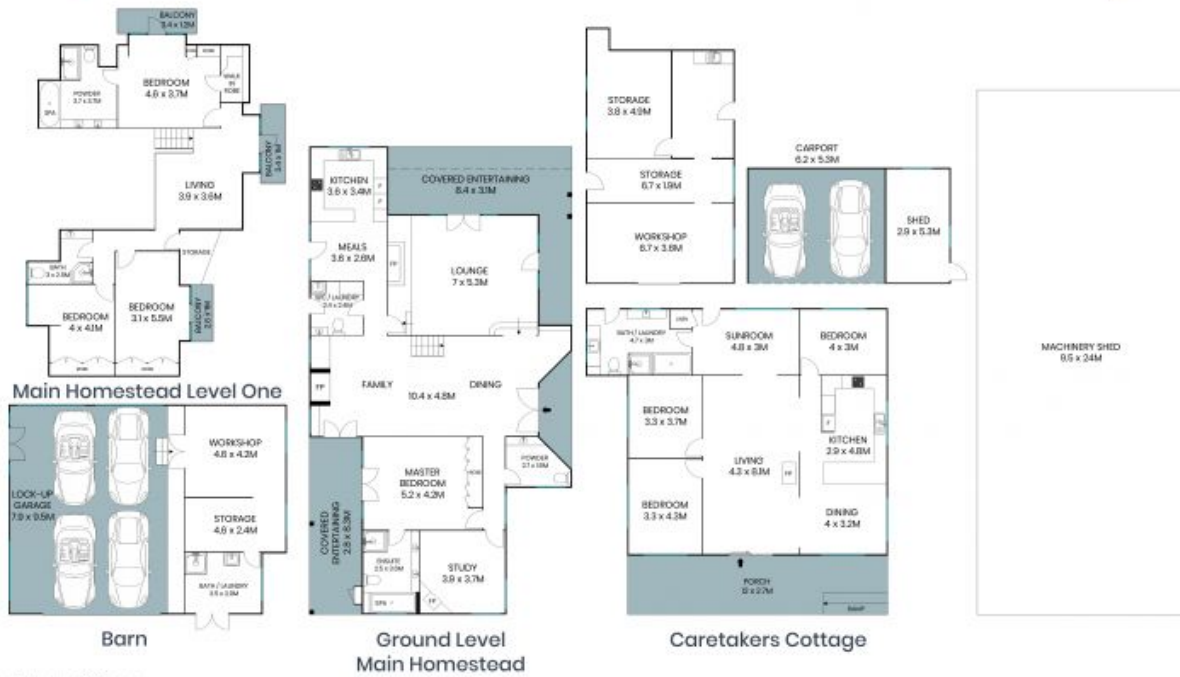

- Main homestead with 5 bedrooms, 3 bathrooms
- 5 titles
- Managers cottage with 3 bedrooms, 1 bathroom
- Currently running black angus herd

Price: Expressions Of Interest

**Scott Wall**  
0413 965 616

**Lifestyle Central Coast**  
02 4315 2922

Internal Area: 602sqm  
External Area: 379sqm

The site plan and floor plan are not to scale; measurements are indicative and in metres. Bushes and trees are placed for illustration purposes. Plans should not be relied on. Interested parties should make and rely on their own enquiries. All other information provided has been collected from reliable sources but cannot be guaranteed for accuracy.