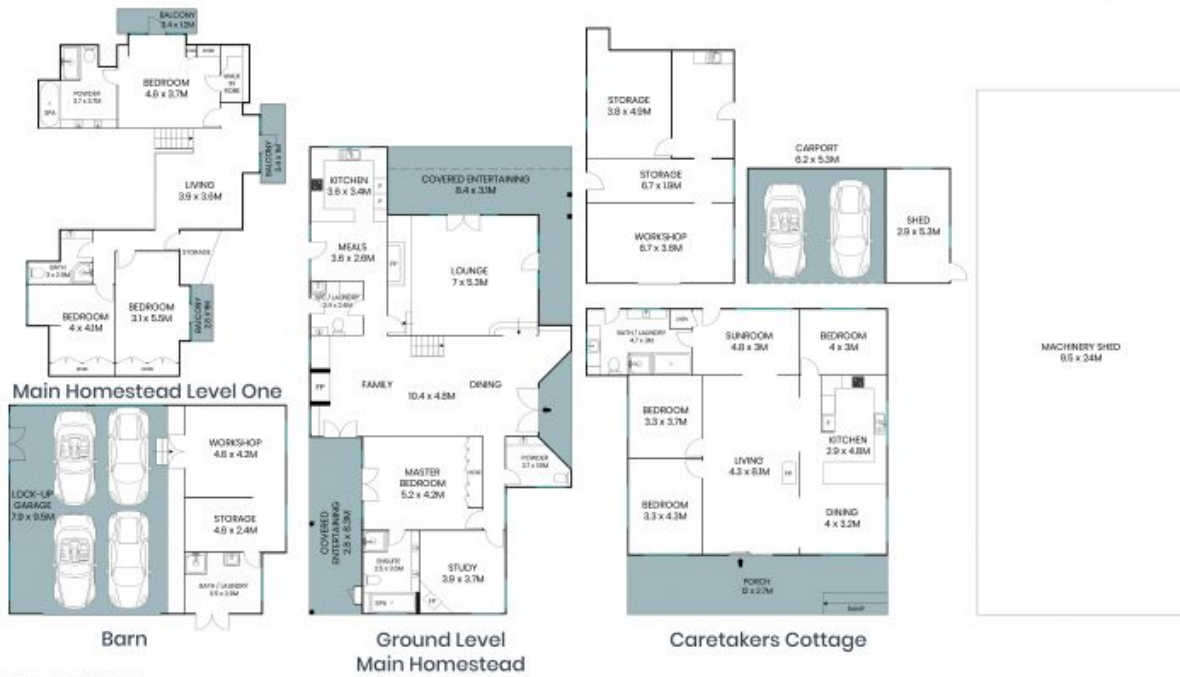

- Main homestead with 5 bedrooms, 3 bathrooms
- 5 titles
- Managers cottage with 3 bedrooms, 1 bathroom
- Currently running black angus herd

...

Price:

Expressions Of Interest

**Scott Wall**

0413 965 616

**Lifestyle Central Coast**

02 4315 2922

Internal Area: 602sqm  
External Area: 379sqm

The site plan and floor plan are not to scale; measurements are indicative and in metres. Bushes and trees are placed for illustration purposes. Plans should not be relied on. Interested parties should make and rely on their own enquiries. All other information provided has been collected from reliable sources but cannot be guaranteed for accuracy.