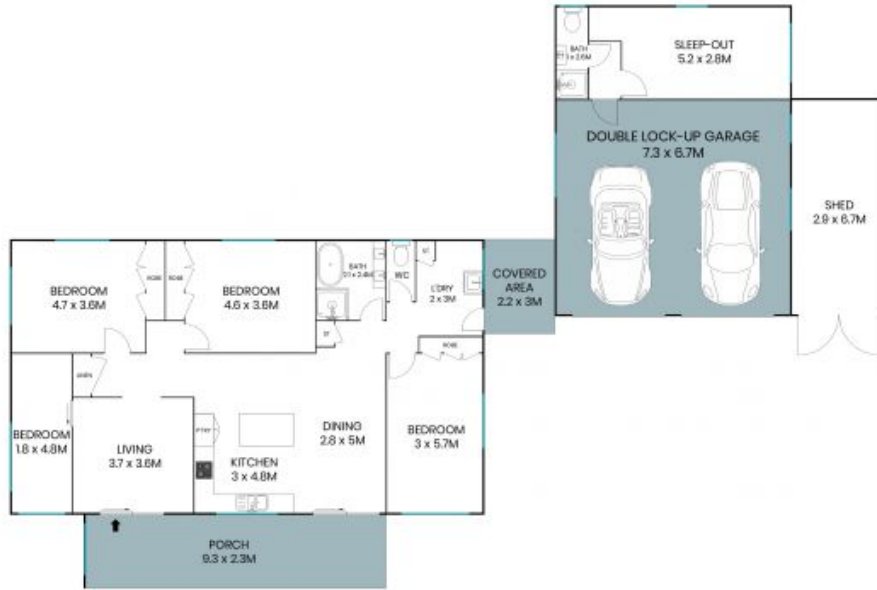

574 Old Maitland Road Mardi, NSW

5

2

3

**SOLD by Scott Wall!**

Are you ready to upgrade your lifestyle? Look no further! We are delighted to present this charming, country homestead situated on approximately 1.25 acres of prime real estate. Situated at the gateway to the stunning Yarramalong Valley, this property is a true gem waiting for you to make it your own.

Price:

Contact Agent

**Scott Wall**

0413 965 616

**Lifestyle Central Coast**

02 4315 2922

The site plan and floor plan are not to scale; measurements are indicative and in metres. Bushes and trees are placed for illustration purposes. Plans should not be relied on. Interested parties should make and rely on their own enquiries. All other information provided has been collected from reliable sources but cannot be guaranteed for accuracy.