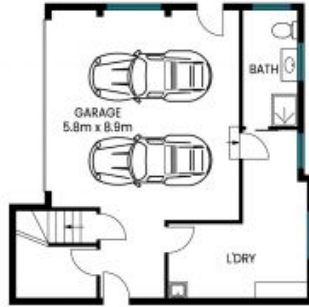

0499 830 247

Reece Caira

0431 013 342

19 Kilkenny Parade Berkeley Vale

Internal Area: 205 sqm
External Area: 41 sqm
Garage Area: 42 sqm
Total Area: 288 sqm

PLEASE NOTE: These Floor and Site Plans have been generated for marketing purposes and are to be used as a guide only. While all care is taken, no guarantee can be given in respect of accuracy, sizes and dimensions are approximate, actual may vary