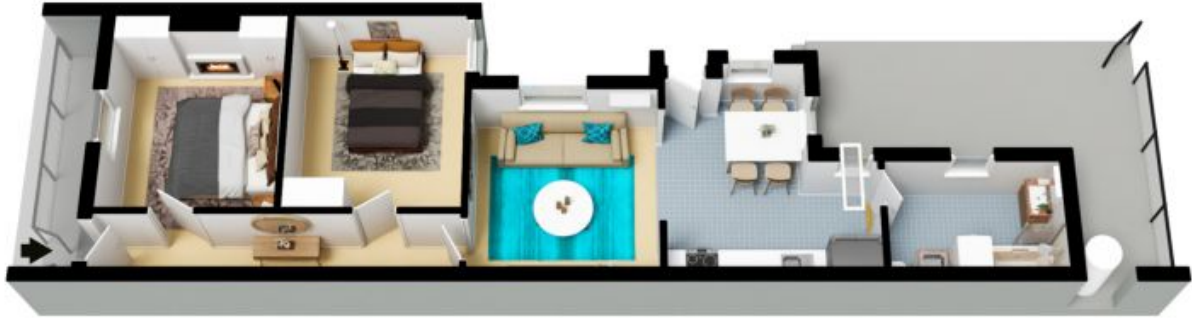

Tucked away on one side, you'll find two generously sized bedrooms, with the master bedroom featuring his and hers robes and an original fireplace for added character. The bathroom has been updated and combines seamlessly with the laundry for your convenience....

...

Price:

Contact Agent

**Eddie Tremolada**

0411 744 478

**Suzi Zadel**

0411 321 771

The floor plan is not to scale, measurements are indicative and in metres. Exterior elements are not in position. Plans should not be relied on, interested parties should make and rely on their own enquiries. All other information provided has been collected from reliable sources but cannot be guaranteed for accuracy.

147 Bedford Street  
Newtown

The floor plan is not to scale; measurements are indicative and in metres. All features included in this 3D plan are for inspiration purposes only. This is not an exact replica of the property or the position of exterior elements. Plans should not be relied on. Interested parties should make and rely on their own enquiries.