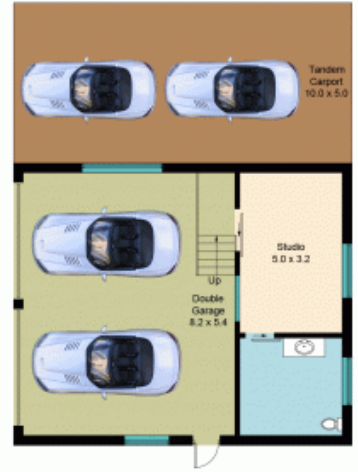

44 Rainford Drive BOAMBEE, NSW

5 

2 

6 

"An Exceptional Home On A Beautiful Level 2 Acres"

Price:

\$980,000

Stone Real Estate -
Head Office