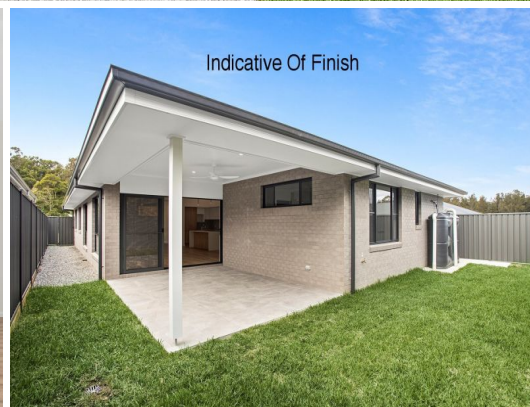

Indicative Of Finish

Indicative Of Finish

Indicative Of Finish

Indicative Of Finish

20 Bushlark Close BOAMBEE EAST, NSW

Brand New "Mountain Vista Estate"

Price: \$879,000

Due for completion September 2021.