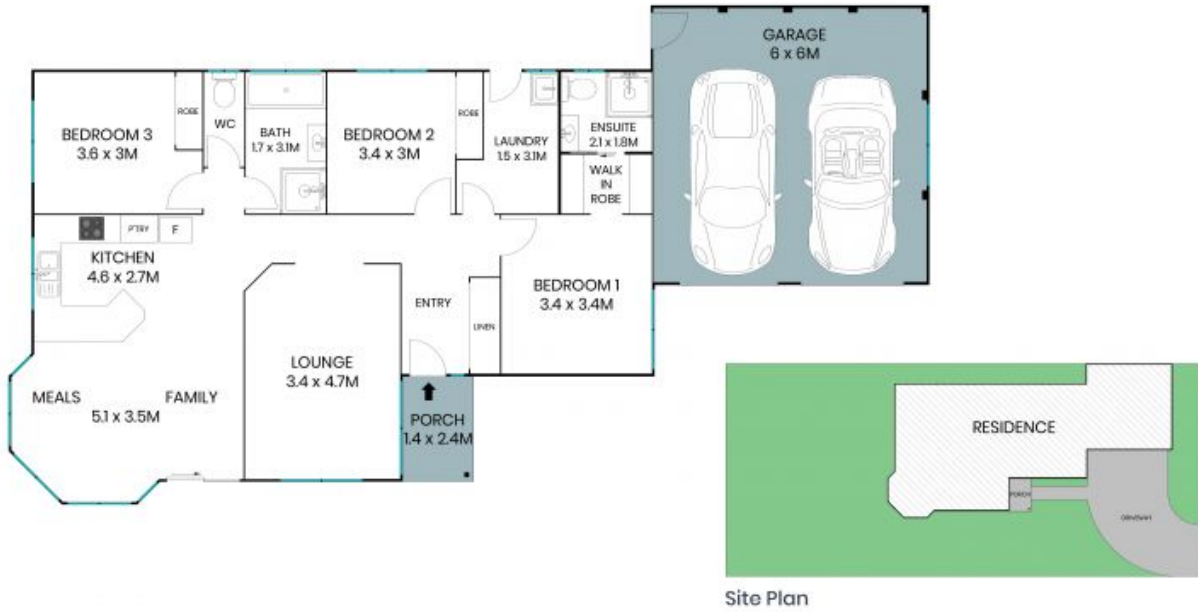

This home presents two separate and welcoming living spaces ? a lounge behind windowed doors and a rounded meals-family area. Along with the porch at the back of the house, this house gives you all the places you need whether to relax, work or for entertainment.

Located only 5 minutes away in the next suburb is the Gungahlin Town Centre which offers an abundance of shops, cafes, restaurants, schools, transport options and other amenities. With the build and location combined, 39 Burrally Court provides a well-balanced lifestyle ...

Price:

Contact Agent

Sam Dyne

0488 689 525

The site plan and floor plan are not to scale; measurements are indicative and in metres. Bushes and trees are placed for illustration purposes. Plans should not be relied on. Interested parties should make and rely on their own enquiries. All other information provided has been collected from reliable sources but cannot be guaranteed for accuracy.

39 Burray Court
Ngunnawal

The floor plan is not to scale; measurements are indicative and in metres. All features included in this 3D plan are for inspiration purposes only. This is not an exact replica of the property or the position of exterior elements. Plans should not be relied on. Interested parties should make and rely on their own enquiries.