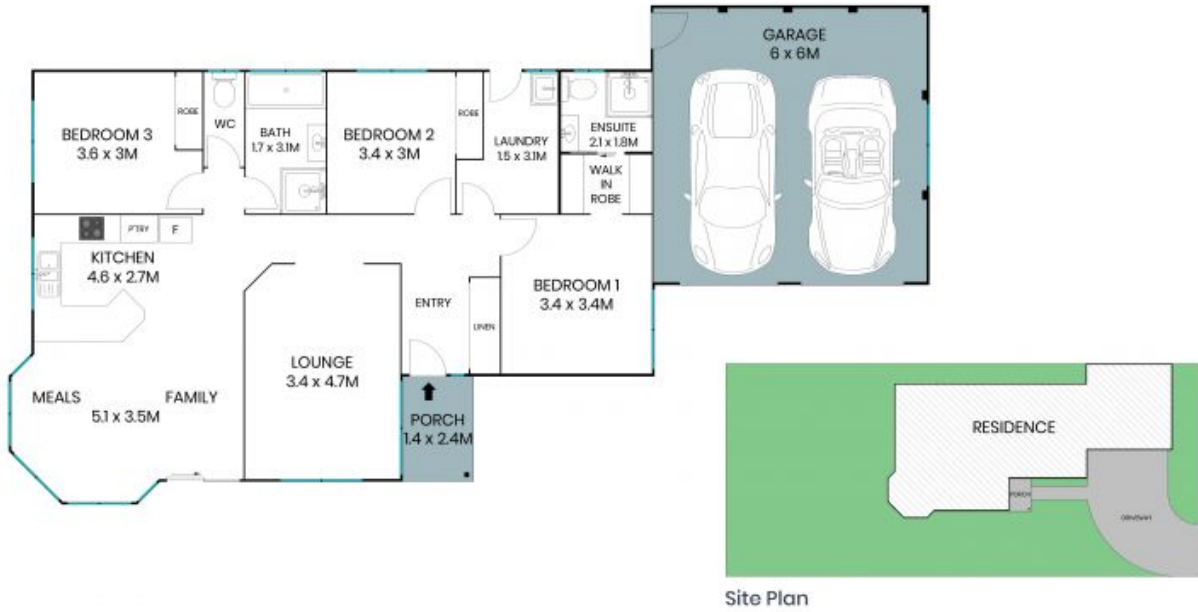

39 Burrally Court Ngunnawal, ACT

3

2

2

Tranquil home with stunning golf course views.

Experience a relaxing, cosy suburban lifestyle with this 3-bedroom home overlooking the Gungahlin Lakes Golf Course in the heart of the Ngunnawal Peninsula. With fresh paint throughout and updated landscaping, this abode offers the best of a fresh homely look, the balance of quality nature for an easy day-to-day routine, perfect for a family-friendly lifestyle and people looking to settle in Northern Canberra.

Price:

Contact Agent

Sam Dyne

0488 689 525

The site plan and floor plan are not to scale; measurements are indicative and in metres. Bushes and trees are placed for illustration purposes. Plans should not be relied on. Interested parties should make and rely on their own enquiries. All other information provided has been collected from reliable sources but cannot be guaranteed for accuracy.

The floor plan is not to scale; measurements are indicative and in metres. All features included in this 3D plan are for inspiration purposes only. This is not an exact replica of the property or the position of exterior elements. Plans should not be relied on. Interested parties should make and rely on their own enquiries.