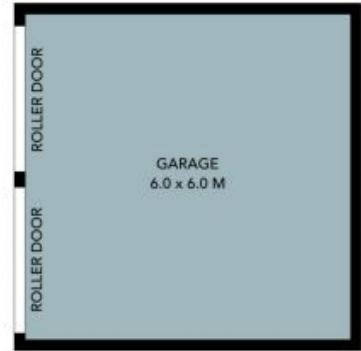

3 Lofty Place
Ruse

(NOT IN POSITION)