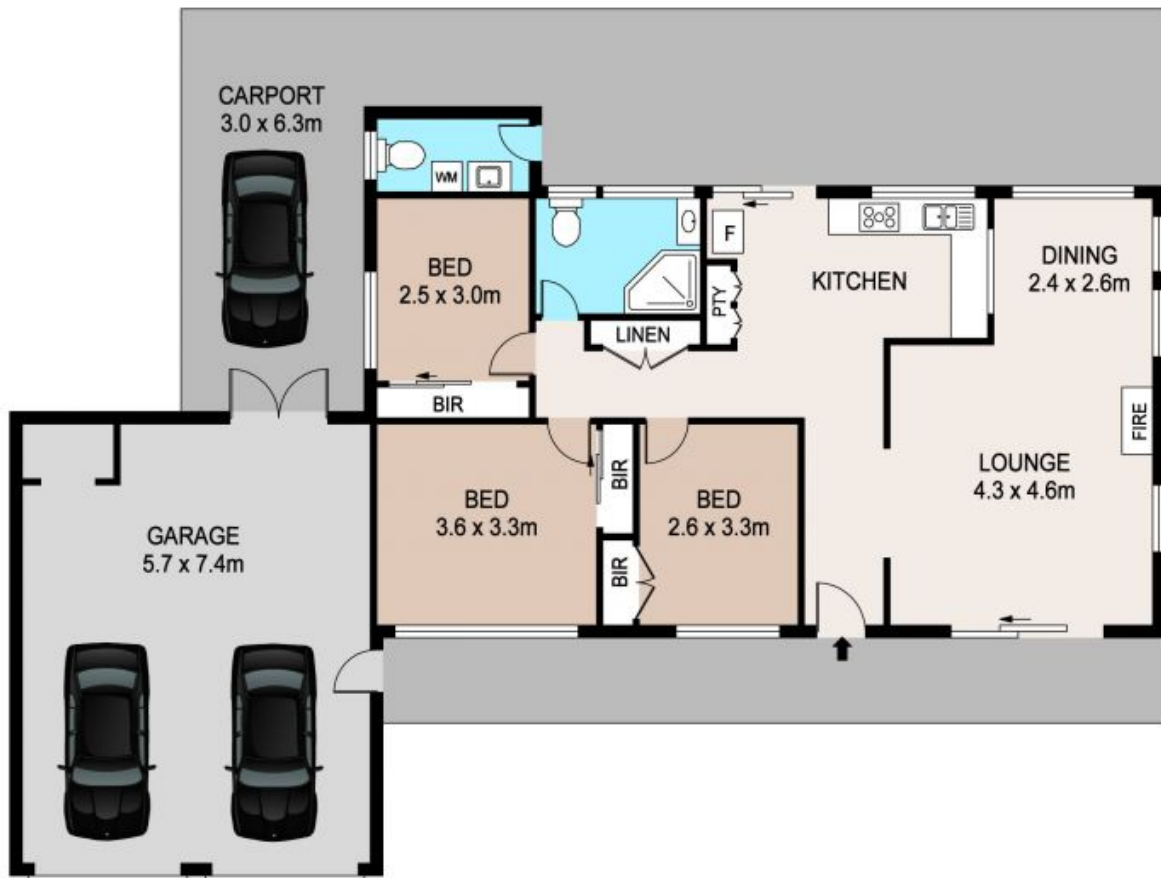

66 Shallow Crescent St Clair, NSW

3  1  3 

Huge Corner Block!

Stone Real Estate is excited to offer for rent this 3 bedroom home situated on a large corner block close to schools, shops, and public transport.

Price: \$620 pw
Available Date: 03/11/2023

Rosetta Monteleone

0407 154 766

Kimberly Brocktoff

0457 245 092

66 SHADLOW CRES, ST CLAIR

DISCLAIMER

PLANS SHOWN ARE FOR MARKETING PURPOSES ONLY. ALL DIMENSIONS ARE APPROXIMATE AND NOT TO SCALE. THEY ARE SUBJECT TO ERRORS AND INACCURACIES AND NO LIABILITY WILL BE ACCEPTED. INTERESTED PARTIES SHOULD MAKE THEIR OWN INQUIRES.