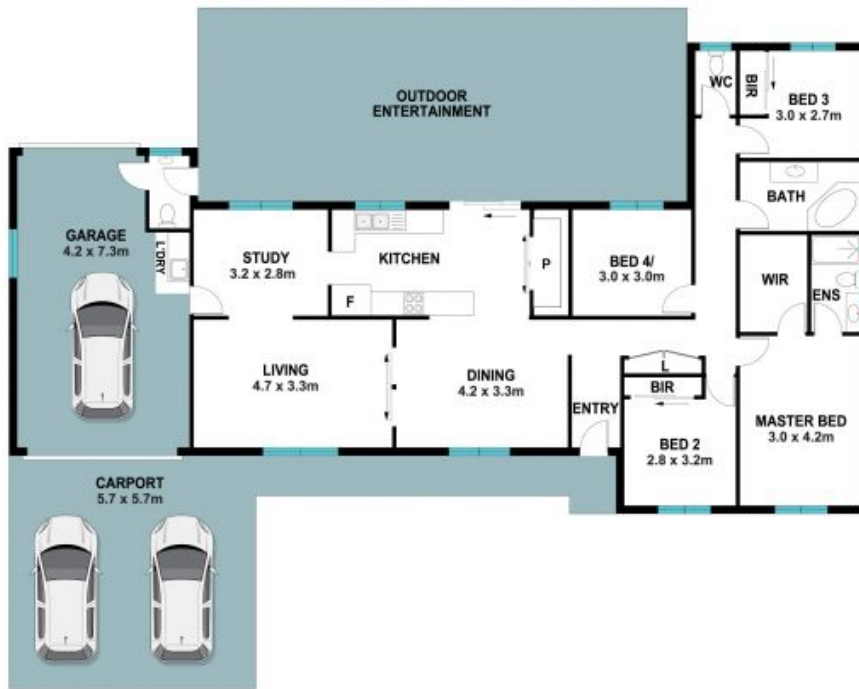

3 Nartee Place
Wilberforce