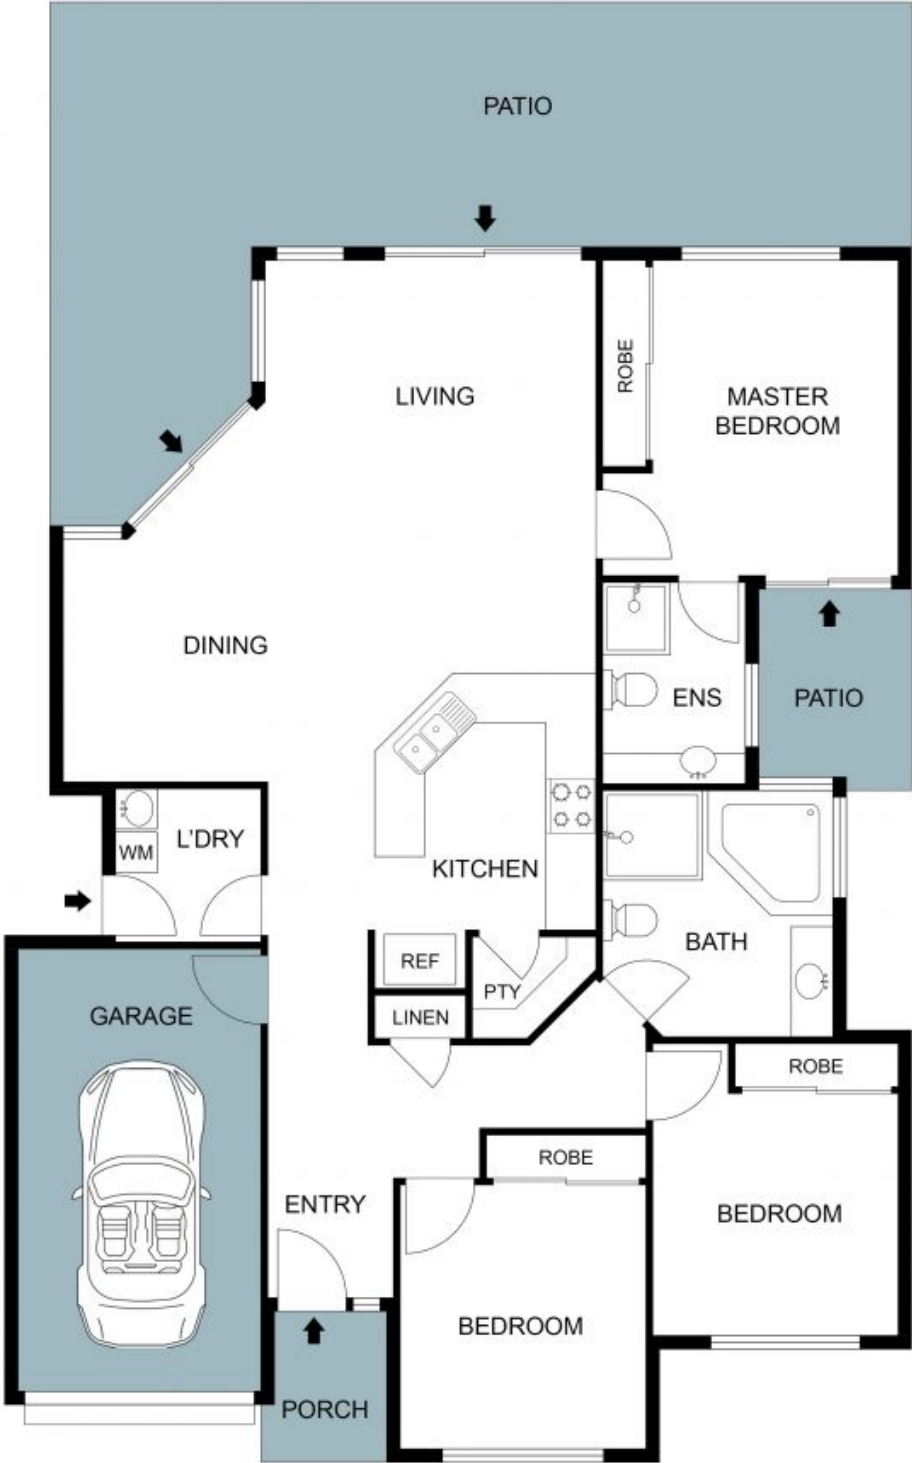

90 Wimbledon Circuit Carseldine, QLD

3 2 1

**INVESTORS ALERT!!**

"Currently leased with fantastic tenants until July 2024 at \$470 per week."

Price:

OFFERS OVER \$700,000

**Sue Ward**

0427 073 434

**Zachary Ward**

0417 918 176

90 Wimbledon Circuit,  
Carseldine, QLD 4034

**Floor Plan**

The Floor plan is not to scale; measurements are indicative and in metres. Plans should not be relied on. Interested parties should make and rely on their own enquiries. All other information provided has been collected from reliable sources but cannot be guaranteed for accuracy.