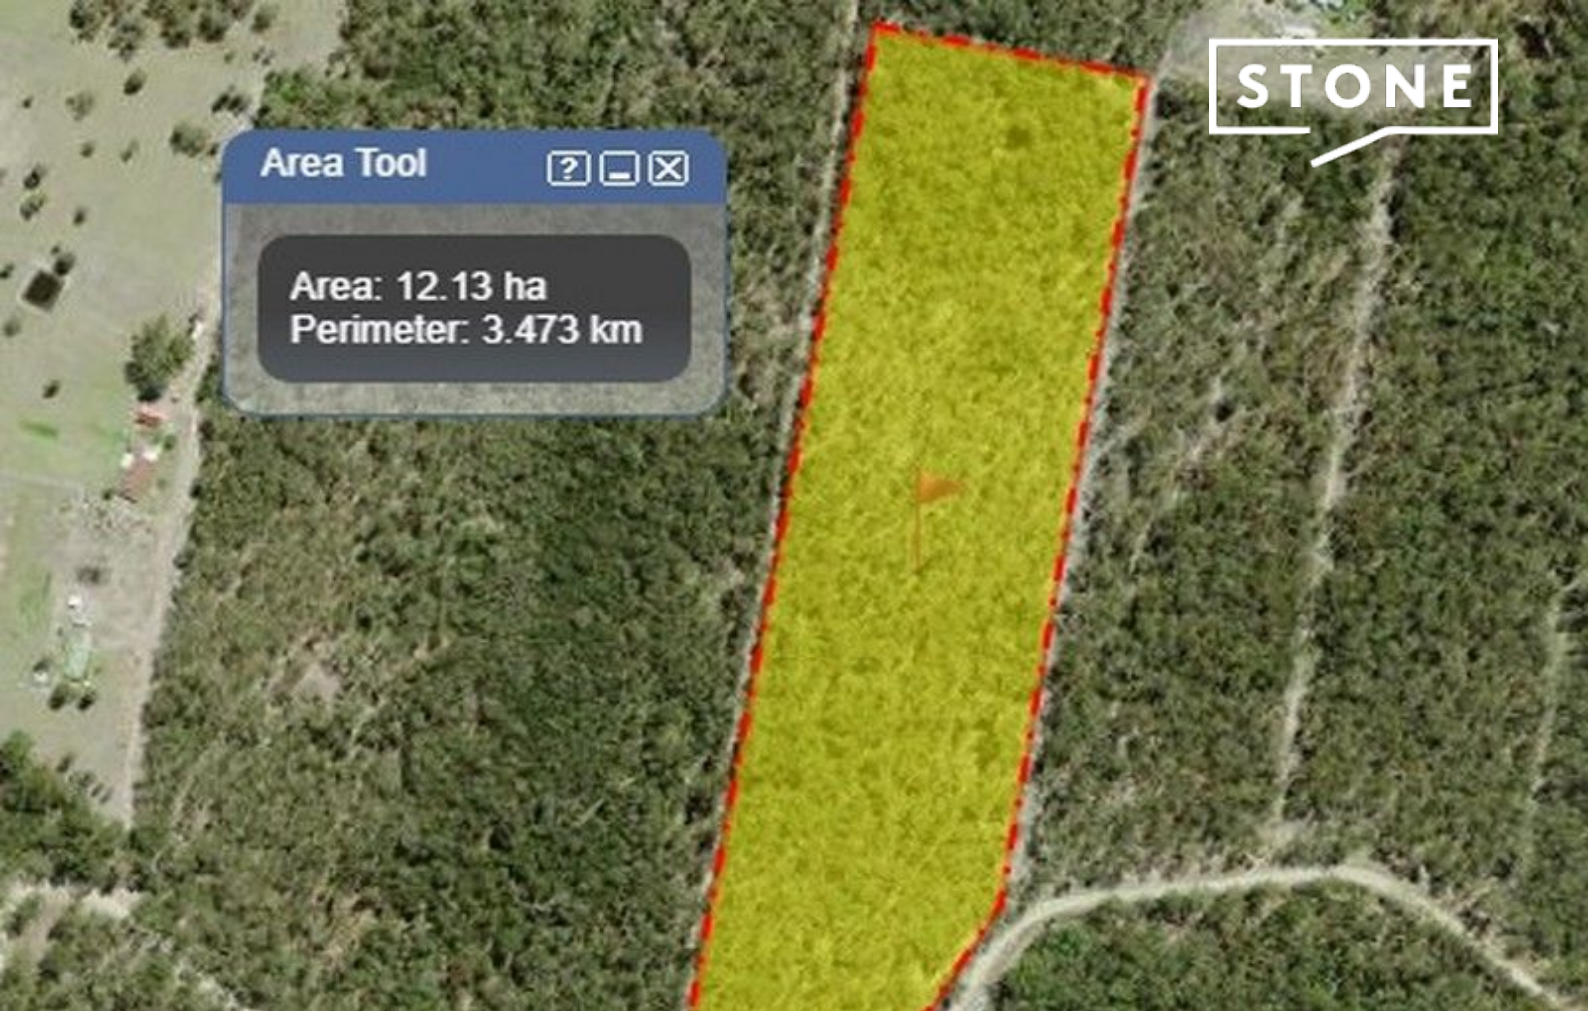

**Area Tool** [?] [ ] [X]

**Area: 12.13 ha**  
**Perimeter: 3.473 km**

**571 Spooners Avenue COLLOMBATTI, NSW**

**Another Spoonful of Sugar!**

The ever so popular Spooners Avenue has another super property on offer. The 12 hectares allows for a building entitlement (STCA), and an abundance of other opportunities with this sort after space!  
If its land you are after for lifestyle living, running a few head of cattle, room for the horses, motorbikes and much more!