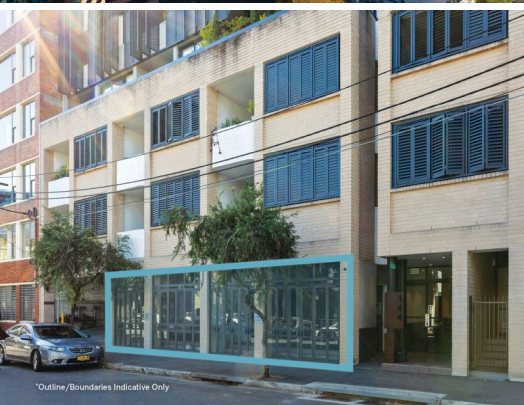

Barangaroo

Sydney CBD

Sydney
Opera House

*Outline/Boundaries Indicative Only

26/144-156 Commonwealth Street Surry Hills, NSW

**** Price Adjusted ****

MUST BE LEASED !!

Stone Commercial are delighted to offer this high quality ground floor retail in the heart of Surry Hills.