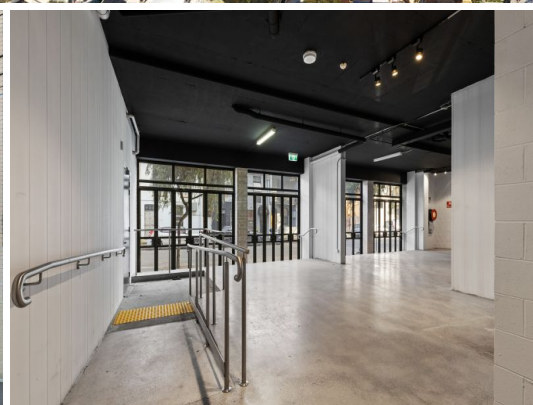

Barangaroo

Sydney CBD

Sydney
Opera House

*Outline/Boundaries Indicative Only

26/144-156 Commonwealth Street Surry Hills, NSW

**** Price Adjusted ****

MUST BE LEASED !!

Stone Commercial are delighted to offer this high quality ground floor retail in the heart of Surry Hills.