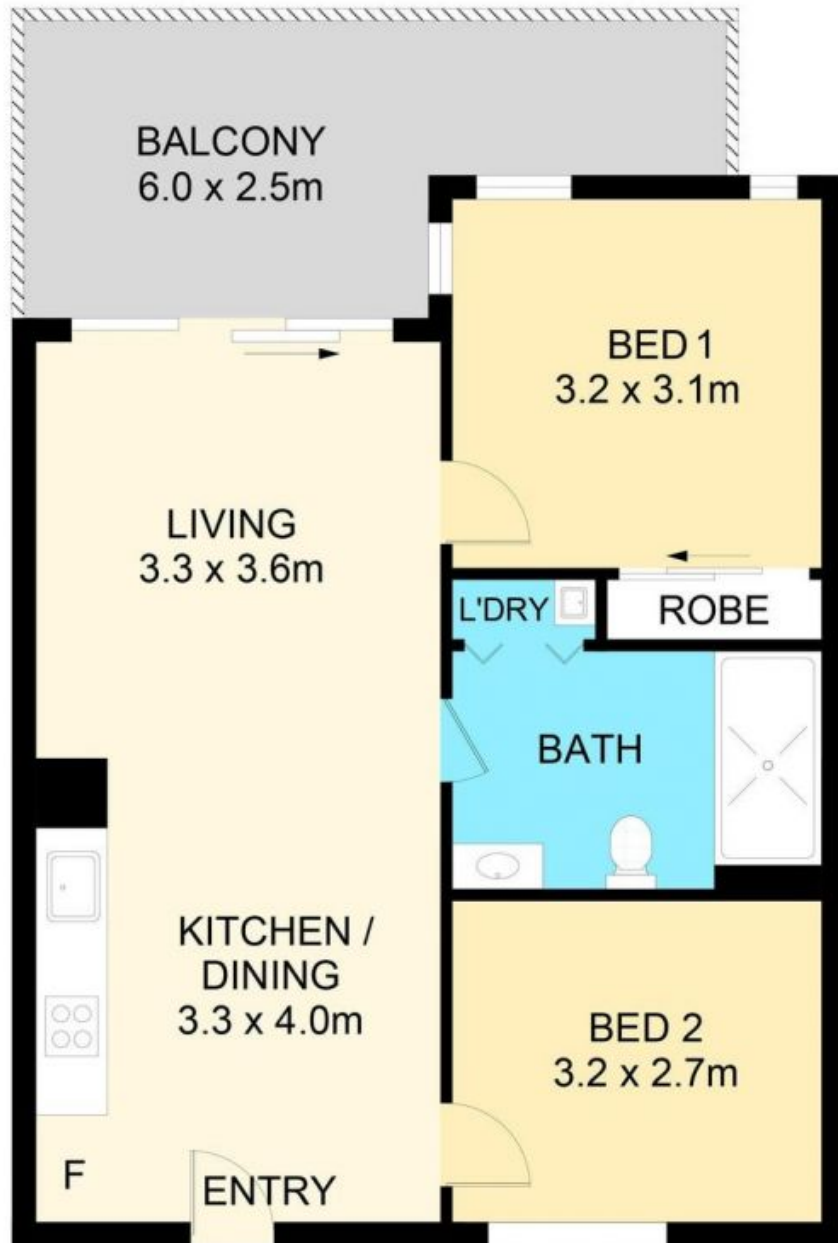

STORAGE

506/904-914 Pacific Highway, Gordon

Disclaimer
Floor Plan measurements are approximate and are for illustrative purposes only. While we cannot doubt the floor plans accuracy, we make no guarantee, warranty or representation as to the accuracy and completeness of the floor plan.