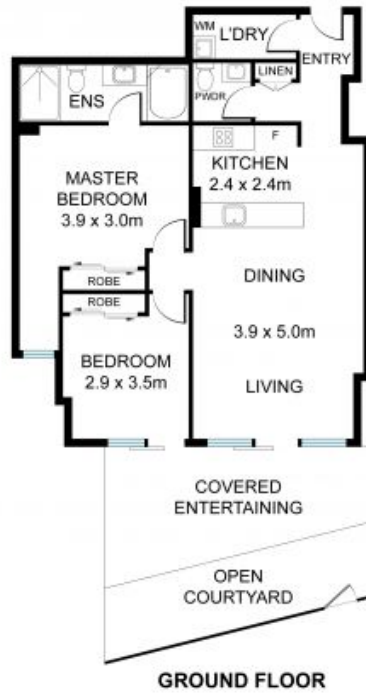

Price: \$650 per week
Available Date: 11/01/2024

Stone Becroft | Castle
02 8866 1500
Hill | Epping

7/325-331 Peats Ferry Road,
ASQUITH

The site plan and floor plan are not to scale; measurements are indicative and in metres. Bushes and trees are placed for illustration purposes. Plans should not be relied on. Interested parties should make and rely on their own enquires. All other information provided has been collected from reliable sources but cannot be guaranteed for accuracy.