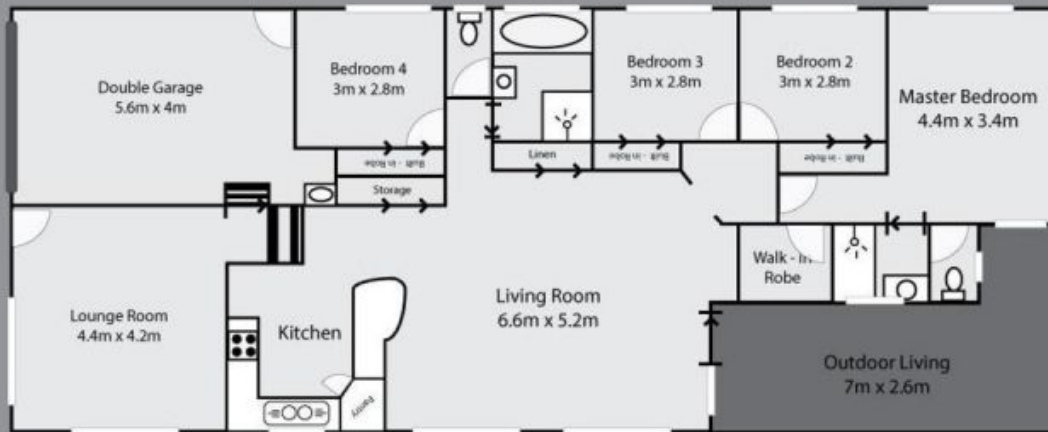

40 Mossman Parade, Waterford