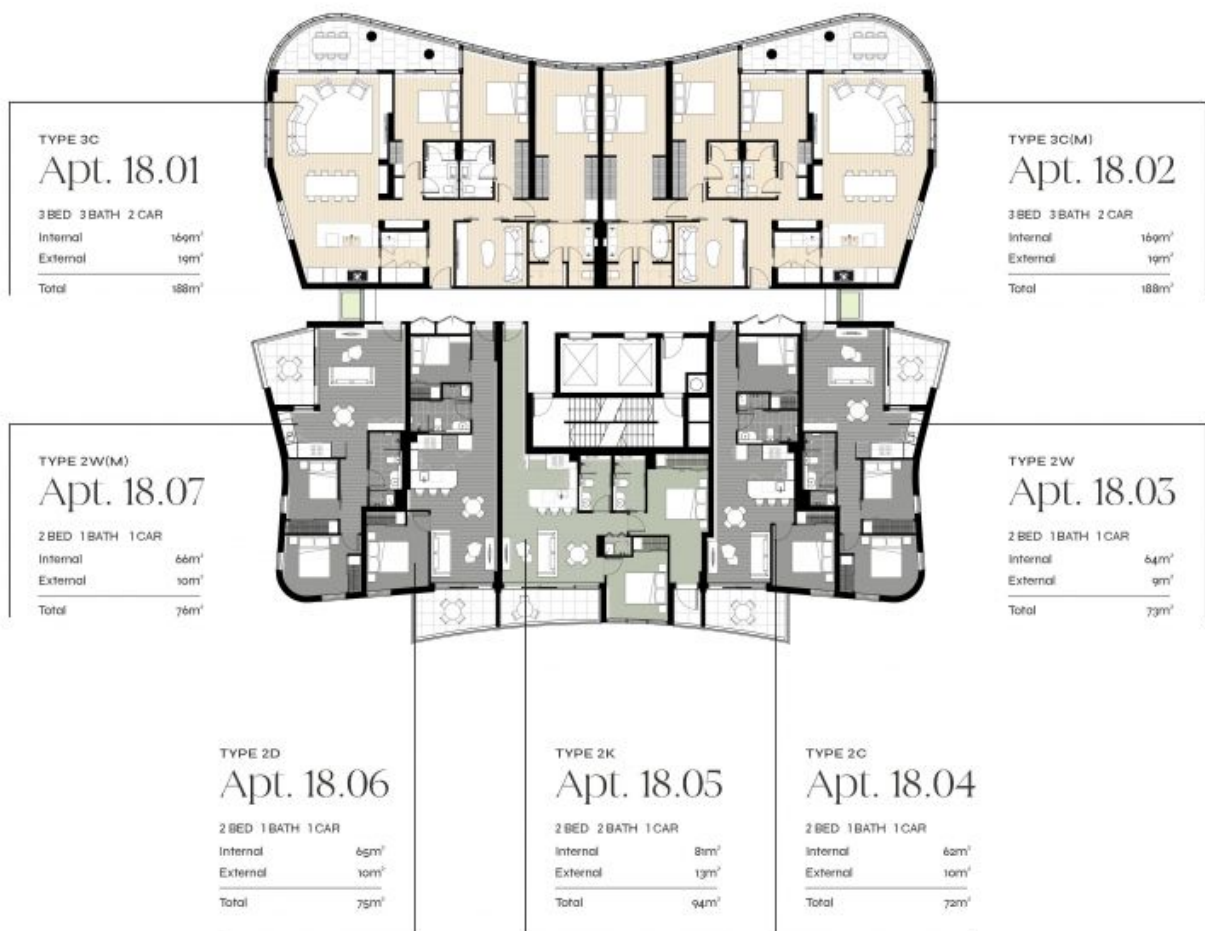

RUBY RUBY

MILTON

LEVEL

18

LEGEND

- 2 BED 1 BATH
- 2 BED 1 BATH 1 MPR
- 2 BED 2 BATH
- 2 BED 2 BATH 1 MPR
- 3 BED 3 BATH
- 3 BED 3 BATH 1 MPR

FIND OUT MORE