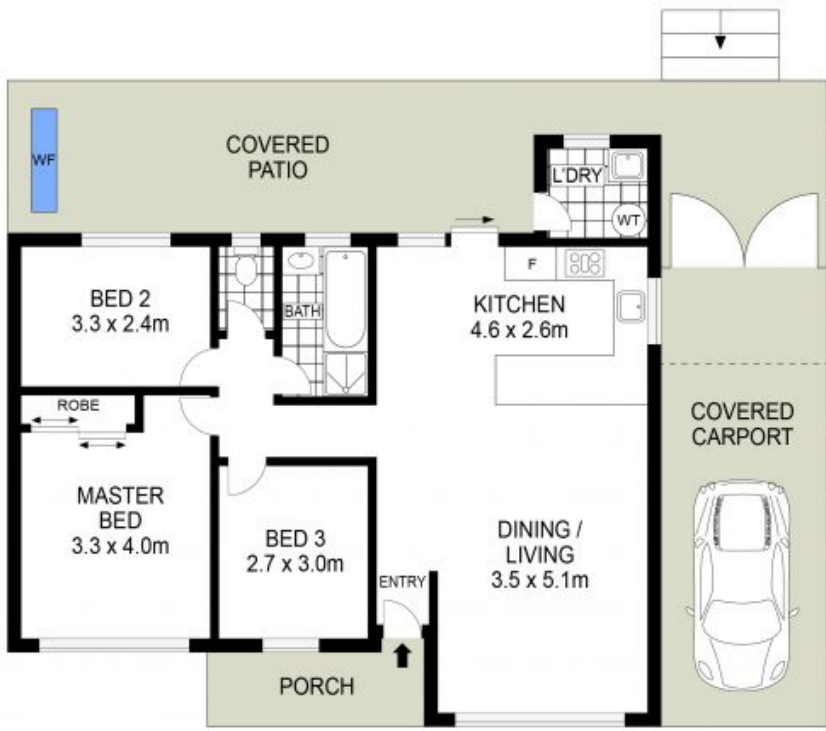

14 Meridian Street Bensville, NSW

Family home in highly sought after locale

Three Bedroom family home in a quiet and lovely street, featuring open plan living, modern kitchen with black butt timber flooring.

Price: \$600 p/week

Available Date: 29/01/2024

Sophie Loadman

0499 229 748

FLOOR PLAN

SITE PLAN

The floor plan is not to scale, measurements are indicative and in metres. Exterior elements are not in position. Plans should not be relied on. Interested parties should make and rely on their own enquiries. All other information provided has been collected from reliable sources but cannot be guaranteed of accuracy.