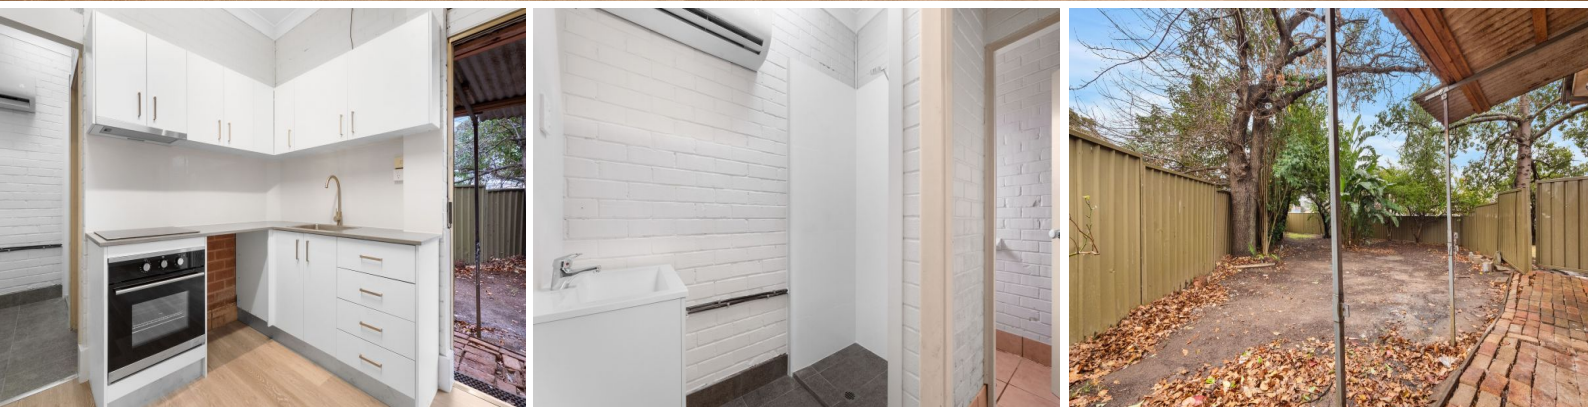

STONE

6A Terrace Road North Richmond, NSW

Studio Living!

Stone Real Estate presents this charming flat situated in the heart of North Richmond, close to ALDI North Richmond, Richmond North Public School, North Richmond Heritage Park, Hanna Park and Hawkesbury Park.

Featuring

Studio Living

Near new kitchen

Near new ensuite-style bathroom

Near new flooring

Split-system air-conditioning

Fully fenced backyard

Suitable for a single person only