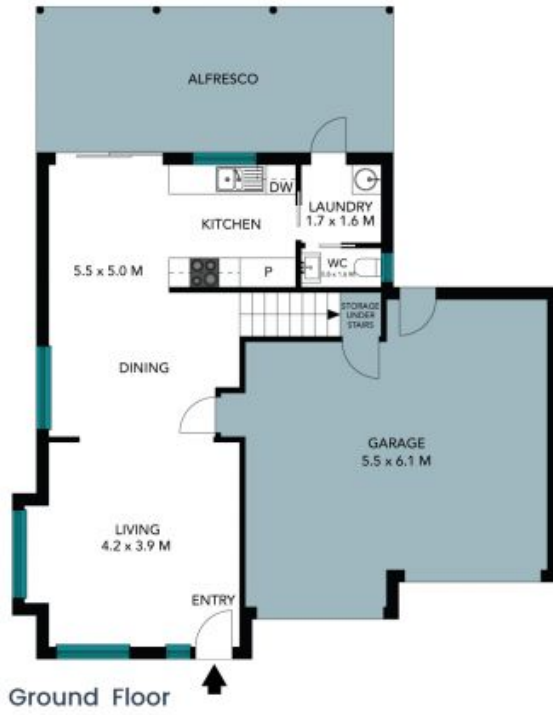

24 Aristida Circuit
Mount Annan