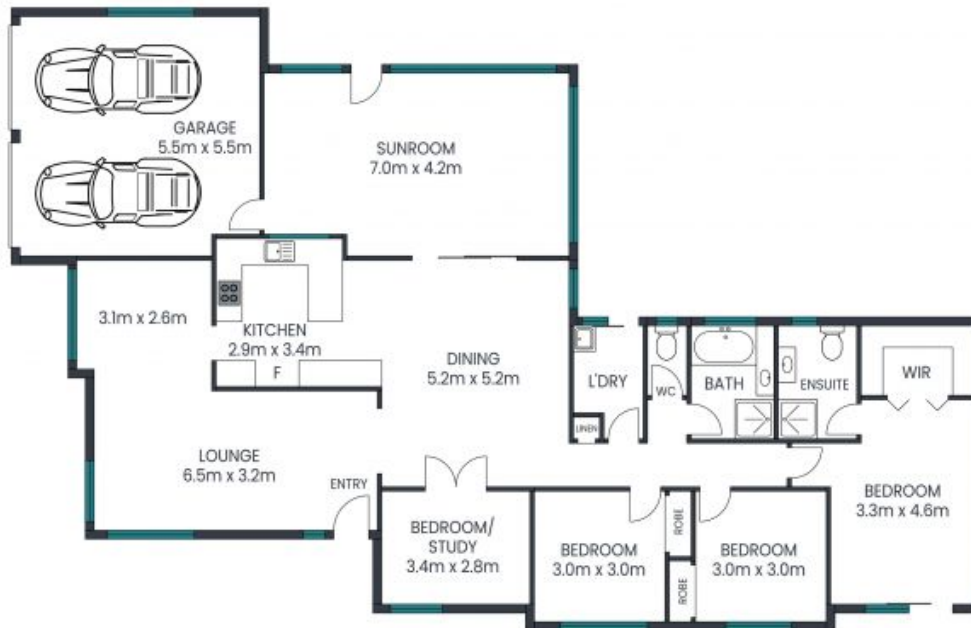

Volkan Akintetik

0499 830 247

Abdullah Choudhari

0401 977 187

52 Bottlebrush Drive
Glenning Valley

Internal Area: 169 sqm
Garage Area: 30 sqm
Total Area: 199 sqm

PLEASE NOTE: These Floor and Site Plans have been generated for marketing purposes and are to be used as a guide only.
While all care is taken, no guarantee can be given in respect of accuracy, sizes and dimensions are approximate, actual may vary