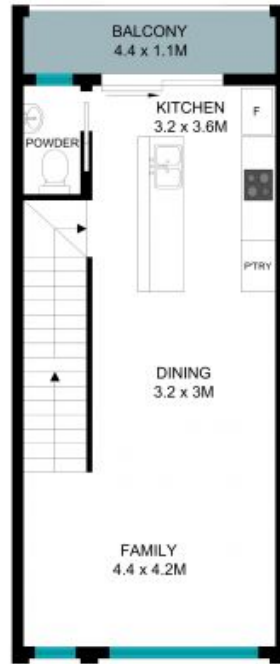

FIRST FLOOR