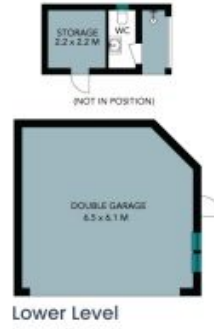

Price: Price Guide \$6,300,000

Maria Cassarino

0411 818 093

Lauren Sudol

0438 138 675

14 Seaforth Crescent
Seaforth

The floor plan is not to scale; measurements are indicative and in metres. All features included in this 3D plan are for inspiration purposes only. This is not an exact replica of the property or the position of exterior elements. Plans should not be relied on. Interested parties should make and rely on their own enquiries.

14 Seaforth Crescent
Seaforth

The site plan and floor plan are not to scale; measurements are indicative and in metres. Bushes and trees are placed for illustration purposes. Plans should not be relied on. Interested parties should make and rely on their own enquiries. All other information provided has been collected from reliable sources but cannot be guaranteed for accuracy.