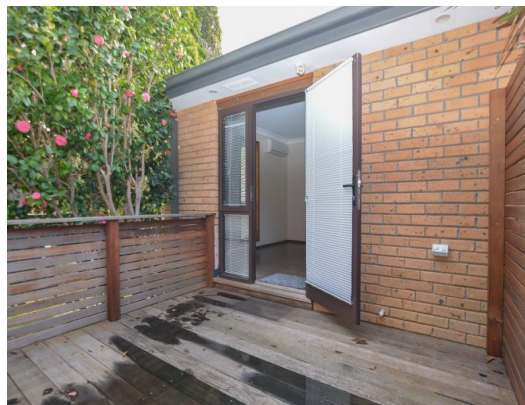

STONE

STONE

Apply Now, use your phone camera to scan this QR Code

2/7 Spectrum Road North Gosford, NSW

One bedroom unit close to CBD

Situated in a quiet location less than 5 minutes walk to North Gosford Private Hospital and only 5 minutes drive to the centre of Gosford is this modern studio accessed via gated private decked and screened outdoor area.

Price: $365.00 per week

Bond: $1,460

Available Date: 21/03/2024

Siena Pipiciello

02 4323 4000