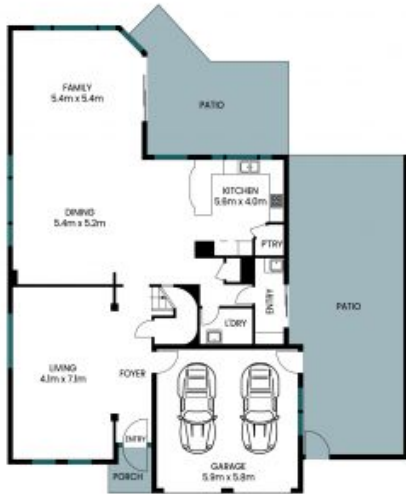

5 Matthew Circuit Mardi

Ground Floor