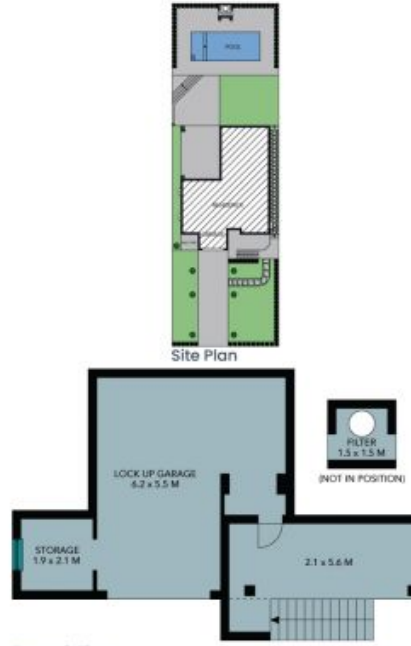

0411 818 093

**Lauren Sudol**

0438 138 675

66 Ellery Parade  
Seaforth

The site plan and floor plan are not to scale; measurements are indicative and in metres. Bushes and trees are placed for illustration purposes. Plans should not be relied on. Interested parties should make and rely on their own enquiries. All other information provided has been collected from reliable sources but cannot be guaranteed for accuracy.

66 Ellery Parade  
Seaforth

First Floor

Ground Floor

The floor plan is not to scale, measurements are indicative and in metres. All features included in this 3D plan are for inspiration purposes only. This is not an exact replica of the property or the position of exterior elements. Plans should not be relied on. Interested parties should make and rely on their own enquiries.