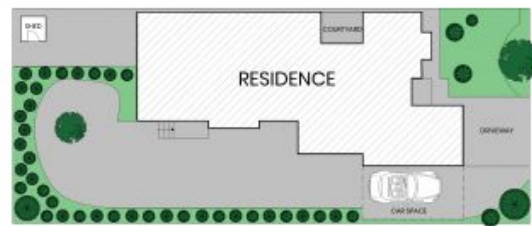

16 Ferguson Circuit Ngunnawal, ACT

3

2

2

?THE DOOR IS OPEN, WELCOME HOME?

Nestled in Ngunnawal's prime location, this charming three-bedroom home boasts a functional single-level layout that has been stylishly updated. The updated kitchen, with plenty of bench space and quality appliances, flows seamlessly to the easy-care rear garden.

Price:

By Negotiation

Kris Hellier

0413 799 700

16 Ferguson Circuit
Ngunnawal

Site Plan

The site plan and floor plan are not to scale; measurements are indicative and in metres. Bushes and trees are placed for illustration purposes. Plans should not be relied on. Interested parties should make and rely on their own enquiries. All other information provided has been collected from reliable sources but cannot be guaranteed for accuracy.

16 Ferguson Circuit
Ngunnawal

The floor plan is not to scale; measurements are indicative and in metres. All features included in this 3D plan are for inspiration purposes only. This is not an exact replica of the property or the position of exterior elements. Plans should not be relied on. Interested parties should make and rely on their own enquiries.